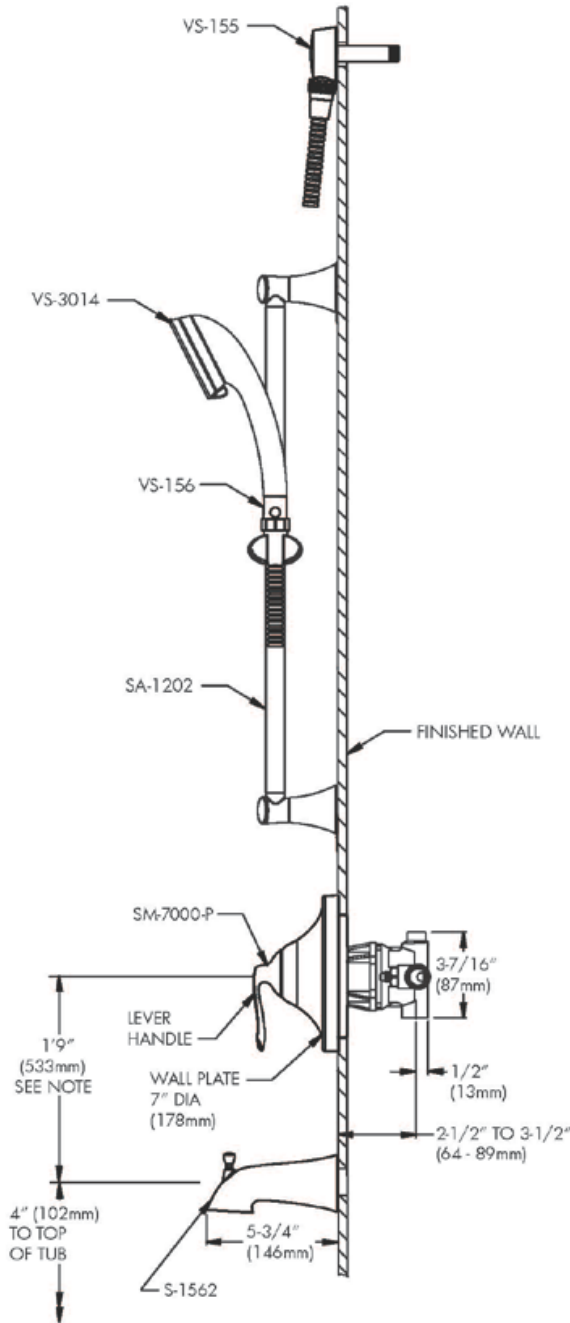

SPEAKMAN CASPIAN™

Shower Combination SM-7050-P and SM-7040-P

SPECIFICATION

FEATURES:

- Contemporary style
- SM-7000-P pressure balance shower valve & trim
- VS-3014 hand shower
- VS-155 elbow
- VS-156 pause/trickle adapter
- SA-1202 slide bar
- SM-7050-P with S-1562 diverter tub spout with slip-fit connection
- SM-7040-P without S-1562 diverter tub spout

NOTE: 1. All dimensions are in inches (millimeters) unless otherwise specified and are subject to change without notice. 2. For ADA mounting locations, consult ADAAG, ANSI A117.1, or static regulations