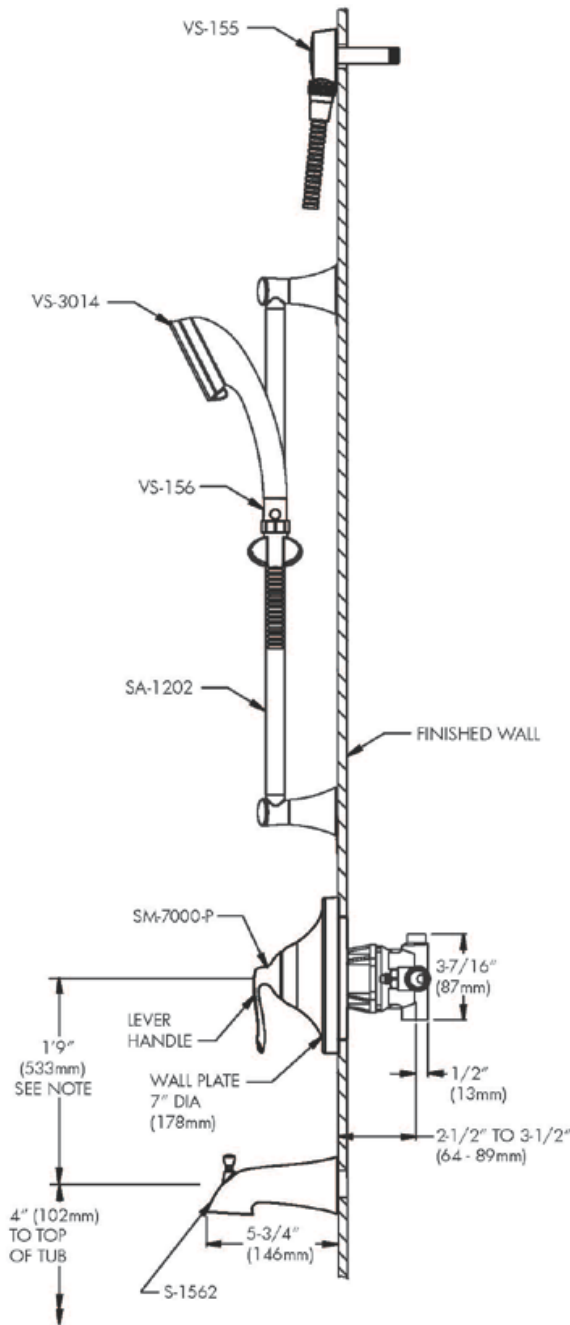

## Shower Combination SM-7050-P and SM-7040-P

SPECIFICATION

### FEATURES:

- Contemporary style
- SM-7000-P pressure balance shower valve & trim
- VS-3014 hand shower
- VS-155 elbow
- VS-156 pause/trickle adapter
- SA-1202 slide bar
- SM-7050-P with S-1562 diverter tub spout with slip-fit connection
- SM-7040-P without S-1562 diverter tub spout

### WARRANTY:

- 1 year limited

NOTE: 1. All dimensions are in inches (millimeters) unless otherwise specified and are subject to change without notice. 2. For ADA mounting locations, consult ADAAG, ANSI A117.1, or static regulations