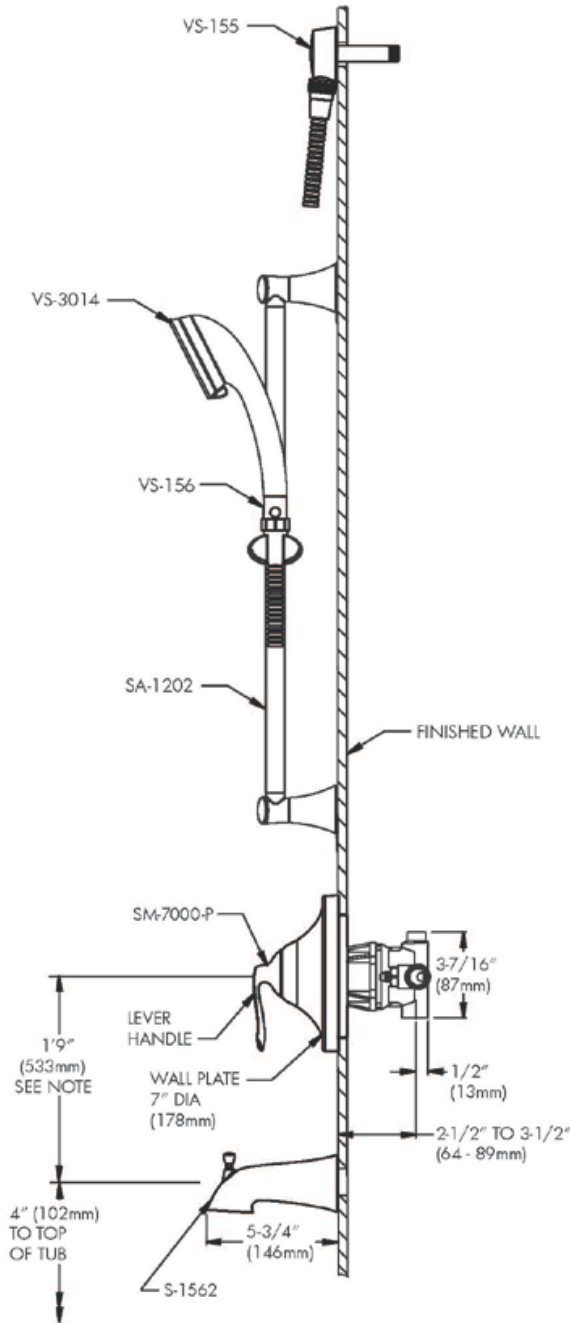

## Shower Combination SM-7050-P and SM-7040-P

SPECIFICATION

### FEATURES:

- Contemporary style
- SM-7000-P pressure balance shower valve & trim
- VS-3014 hand shower
- VS-155 elbow
- VS-156 pause/trickle adapter
- SA-1202 slide bar
- SM-7050-P with S-1562 diverter tub spout with slip-fit connection
- SM-7040-P without S-1562 diverter tub spout

### WARRANTY:

- 1 year limited

NOTE: 1. All dimensions are in inches (millimeters) unless otherwise specified and are subject to change without notice. 2. For ADA mounting locations, consult ADAAG, ANSI A117.1, or static regulations