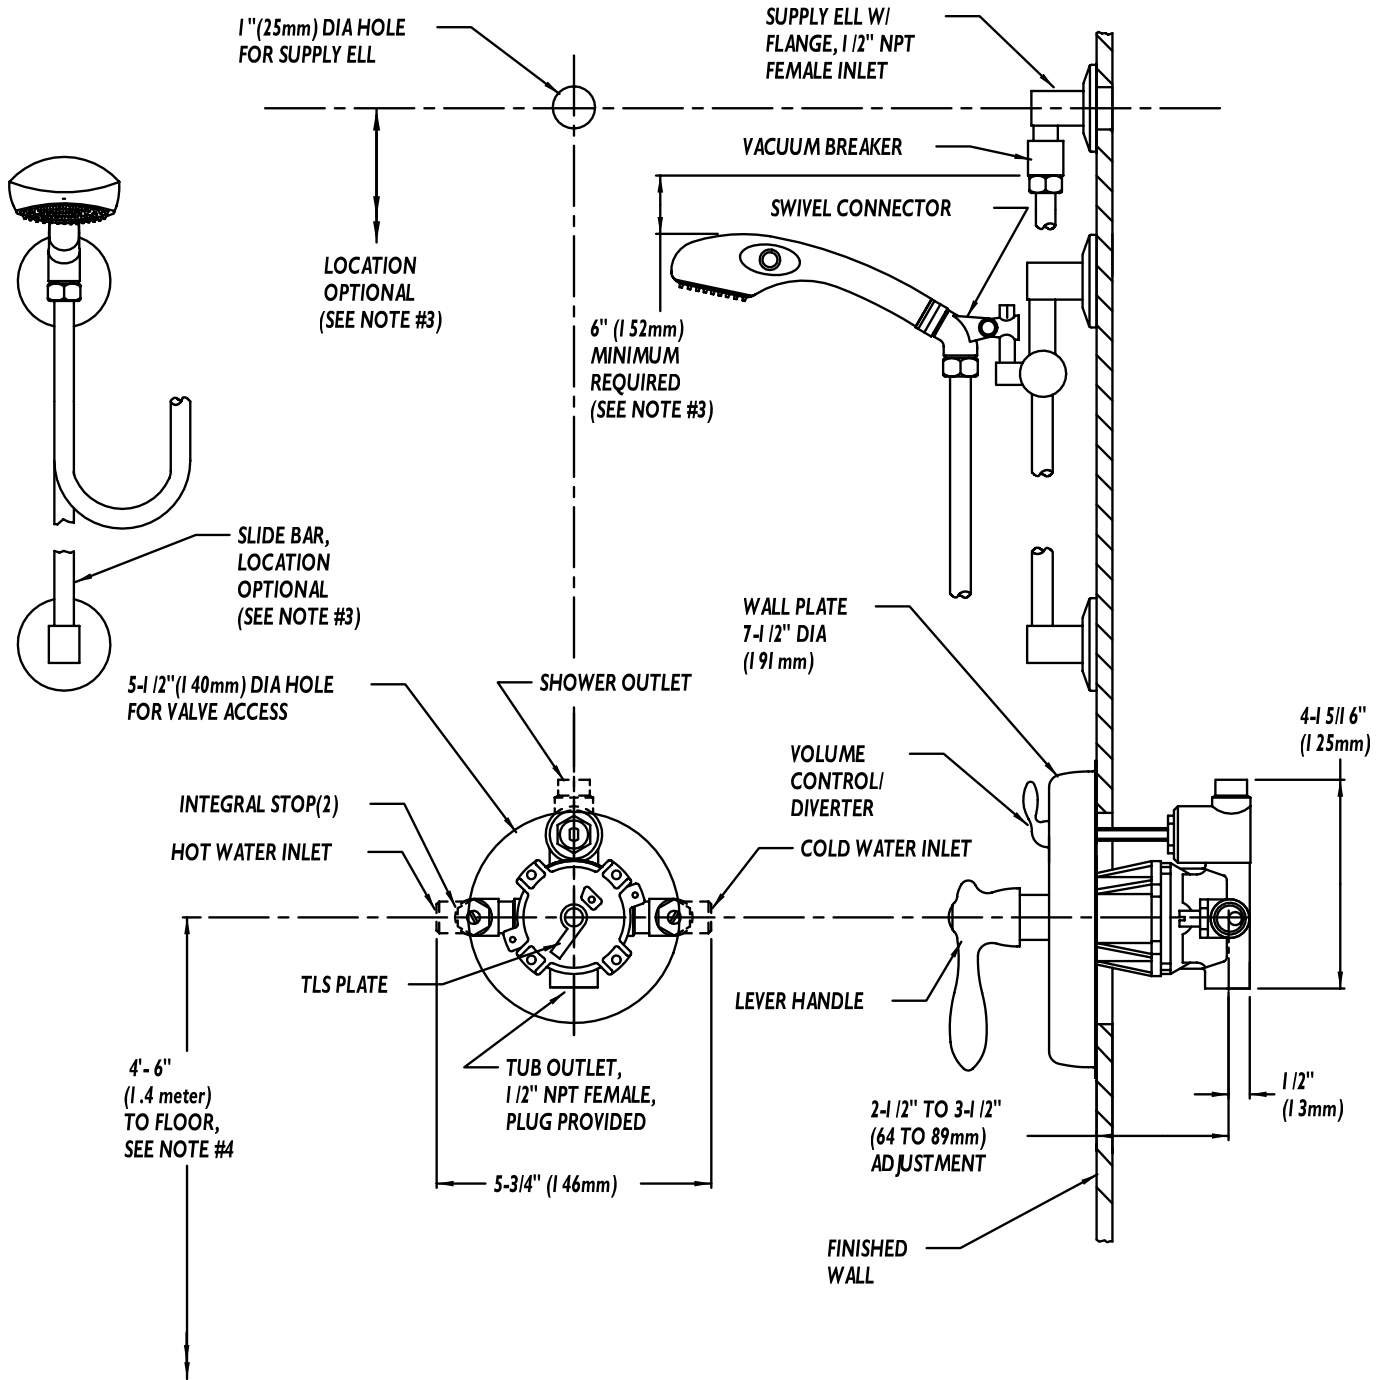

Rough-Ins

SM-4440

NOTE: All dimensions are in inches (millimeters) unless otherwise specified and are subject to change without notice. Unless otherwise specified all inlets and outlets are 1/2" female copper sweat. The locations of the slide bar and supply ell are optional, but restricted by the 69" hose length running from the supply ell connection to the hand shower and the 6" minimum requirement between the in-line vacuum breaker and top of the hand shower (hand shower adjusted to the highest position). For ADA mounting locations consult ADAAG, ANSI A117.1, or state regulations.