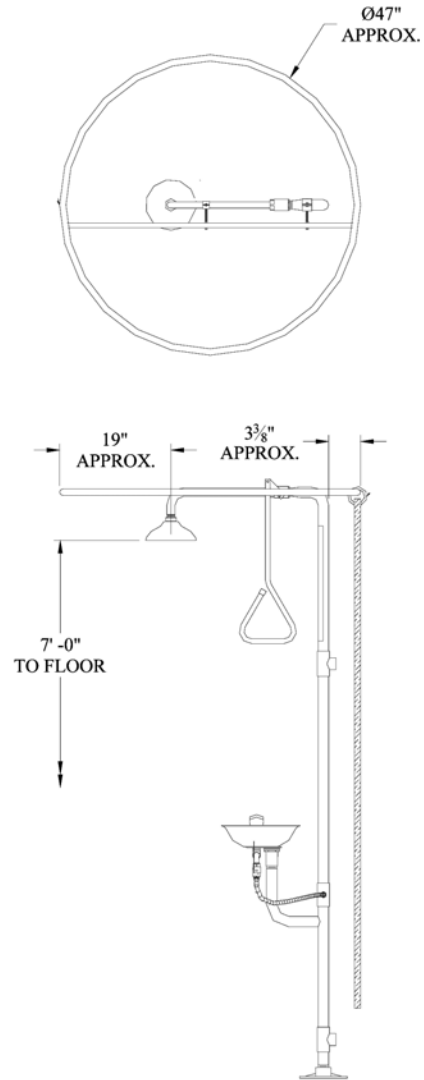

SPEAKMAN® SE-CURTAIN

STANCHION MOUNTED MODESTY CURTAIN

DESCRIPTION

Stanchion mounted modesty curtain for use when privacy is needed under the Emergency Shower Stations.

SPECIFICATIONS

Valve: 3/4" NPT Female Polished Chrome Brass, Stay-Open Ball Valve

Curtain Rod Ring: 300 Series Stainless Steel

Curtain: Yellow Tyvek with White liner

Curtain Rings: White plastic

Job Name _____	
Location _____	
Architect/Engineer _____	
Sales Representative _____	
Wholesaler _____	
Date _____	Model # _____