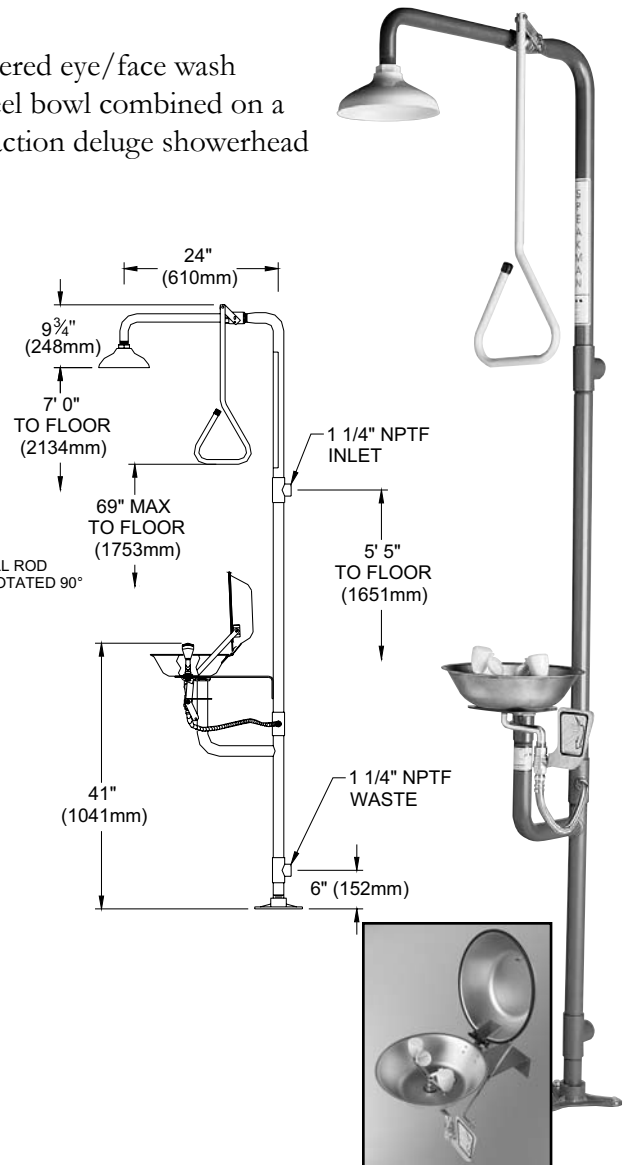

### COMBINATION SHOWER & COVERED EYE/FACE WASH

#### DESCRIPTION

The SE-690-CV Safe-T-Zone® features the SE-490-CV covered eye/face wash with dual spray outlets, flip-top dust covers and stainless steel bowl combined on a powder coated galvanized steel stanchion with an impeller action deluge showerhead which is activated by a high visibility yellow pull rod.

#### SPECIFICATIONS

- Showerhead:** 8" Cicolac® yellow plastic
- Flow Control:** Internal 20 gpm regulator
- Valve:** 1" NPT female brass, chrome-plated. Full flow stay open ball valve
- Activator:** Powder coated yellow, aluminum triangular pull rod
- Stanchion:** 1 1/4" IPS galvanized steel piping, brass fittings
- Inlet & Waste:** 1 1/4" NPT female
- Finish:** DuraJade™ powder coated finish
- Performance:** 20 gpm @ 20 psi
- EYE/FACE WASH: SE-490-CV**
- Bowl:** 300 series stainless steel
- Cover:** 300 series stainless steel
- Spray Heads:** (2) yellow plastic spray outlets with flip-top dust caps
- Valve:** 1/2" NPT female brass, chrome-plated full flow stay open ball valve
- Activator:** Stainless steel push handle
- Performance:** 3.8 gpm @ 30 psi
- Compliance:** ANSI Z358.1
- Universal Emergency Sign Included**