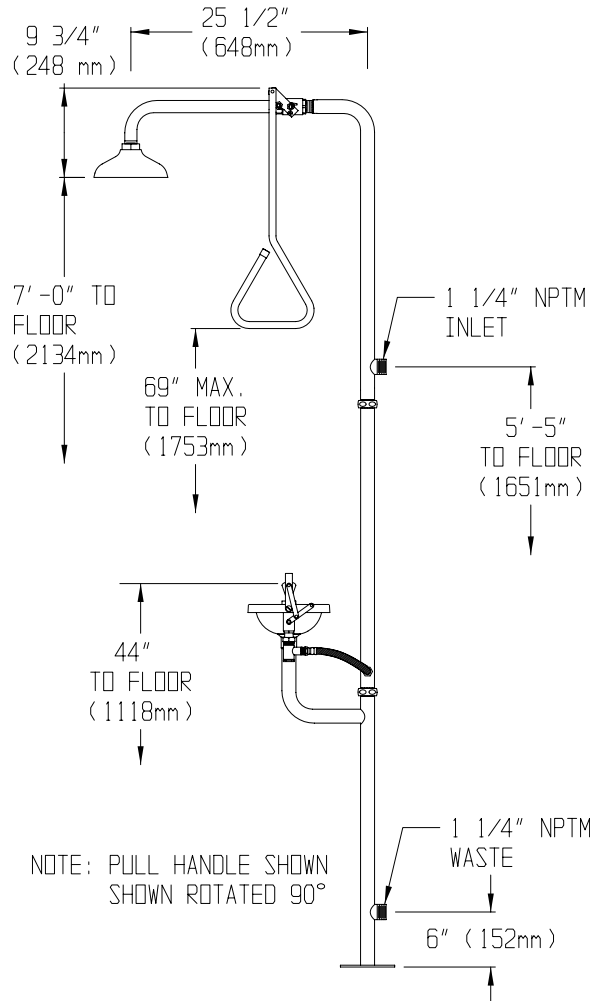

SPEAKMAN®

SE-622

COMBINATION SHOWER AND EYEWASH

DESCRIPTION

SE-622 Safe-T-Zone® features a combination eyewash with twin aerated sprays and a stainless steel bowl combined on a stainless steel stanchion with an impeller action deluge showerhead which is activated by a stainless steel pull rod.

SPECIFICATIONS

- **Showerhead:** 8" diameter 300 series stainless steel
- **Flow Control:** Internal 20 gpm regulator
- **Valve:** 1" NPT female 300 series stainless steel.
- Full flow stay open ball valve
- **Activator:** 300 series stainless steel triangular pull rod
- **Stanchion:** 1½" stainless steel, 18 gauge tubing
- **Inlet & Waste:** 1¼" NPT male
- **Performance:** 20 gpm @ 30 psi.
- **Finish:** Stainless steel
- **EYEWASH: SE-505**
- **Bowl:** 300 series stainless steel
- **Spray Heads:** (2) aerated yellow nylon spray outlets.
- **Valve:** ½" NPT female stainless steel. Full flow stay open ball valve
- **Activator:** 300 stainless steel push handle
- **Performance:** 3.0 gpm @ 30 psi.
- **Compliance:** ANSI Z358.1
- **Universal Emergency Sign Included**

OPTIONS

- ☐ 30GPM 30gpm regulator
- ☐ HFO Hand/Foot operation
- ☐ FPV Freeze protection valve
- ☐ SPV Scald protection valve
- ☐ FLW Flow switch
- ☐ HS Hand-held spray
- ☐ TS Top supply

Job Name _____	
Location _____	
Architect/Engineer _____	
Sales Representative _____	
Wholesaler _____	
Date _____	Model # _____