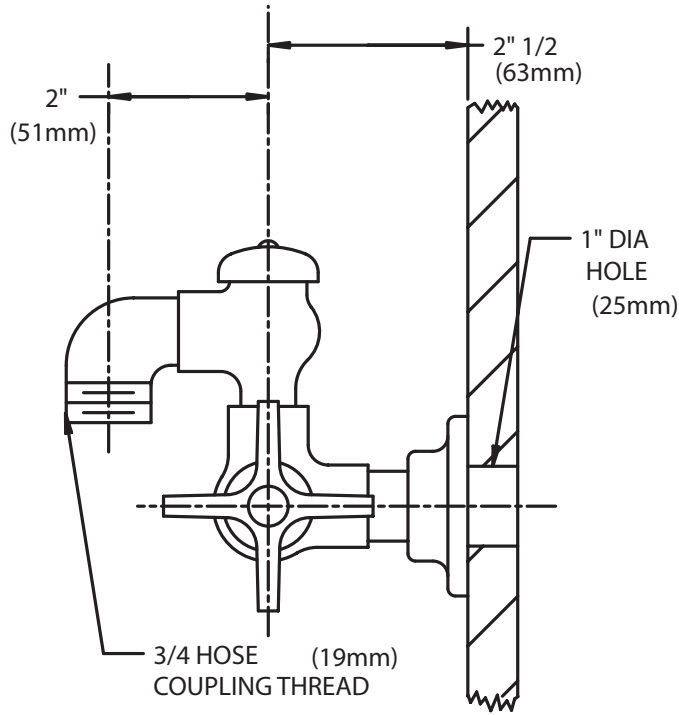

ROUGH-INS

SC-5911-IS