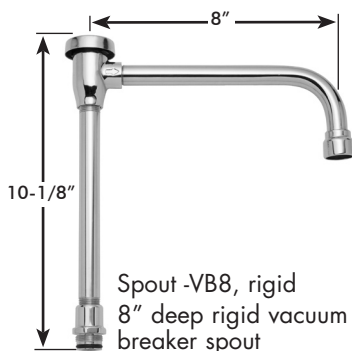

### SC-5722-REV

Spout -4, rigid or swivel  
 3-3/4" deep gooseneck

Spout -4FC, rigid or swivel  
 3-3/4" deep plain end gooseneck;  
 laminar flow in base of spout

Spout -5, rigid or swivel  
 5-1/4" deep gooseneck

Spout -5FC, rigid or swivel  
 5-1/4" deep plain end gooseneck;  
 laminar flow in base of spout

STANDARD SPOUT FOR  
 DECK MOUNTED  
 KITCHEN SINK FITTINGS

Spout -8, rigid or swivel  
 8" deep gooseneck

Spout -8FC, rigid or swivel  
 8" deep plain end gooseneck;  
 laminar flow in base of spout

Spout -9, rigid or swivel  
 9" deep tubular swing spout

Spout -12, rigid or swivel  
 12" deep tubular swing spout

Spout -VB6, rigid  
 6" deep rigid vacuum breaker spout

Spout -VB8, rigid  
 8" deep rigid vacuum  
 breaker spout

Spout -SWVB6, swivel  
 6" deep swivel vacuum  
 breaker spout

Spout -SWVB8, swivel  
 8" deep swivel  
 vacuum breaker spout