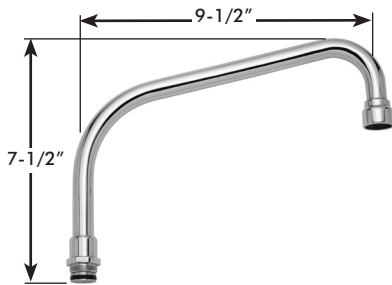

### SC-5722-REV

Spout -4, rigid or swivel  
 3-3/4" deep gooseneck

Spout -4FC, rigid or swivel  
 3-3/4" deep plain end gooseneck;  
 laminar flow in base of spout

Spout -5, rigid or swivel  
 5-1/4" deep gooseneck

Spout -5FC, rigid or swivel  
 5-1/4" deep plain end gooseneck;  
 laminar flow in base of spout

STANDARD SPOUT FOR  
 DECK MOUNTED  
 KITCHEN SINK FITTINGS

Spout -8, rigid or swivel  
 8" deep gooseneck

Spout -8FC, rigid or swivel  
 8" deep plain end gooseneck;  
 laminar flow in base of spout

Spout -9, rigid or swivel  
 9" deep tubular swing spout

Spout -12, rigid or swivel  
 12" deep tubular swing spout