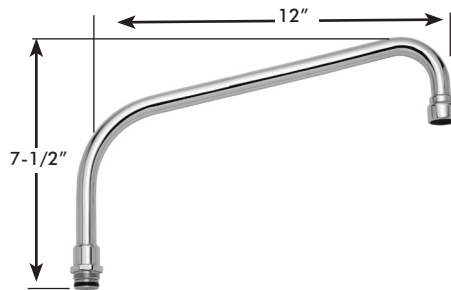

### SC-5722-REV

Spout -4, rigid or swivel  
 3-3/4" deep gooseneck

Spout -4FC, rigid or swivel  
 3-3/4" deep plain end gooseneck;  
 laminar flow in base of spout

Spout -5, rigid or swivel  
 5-1/4" deep gooseneck

Spout -5FC, rigid or swivel  
 5-1/4" deep plain end gooseneck;  
 laminar flow in base of spout

STANDARD SPOUT FOR  
 DECK MOUNTED  
 KITCHEN SINK FITTINGS

Spout -8, rigid or swivel  
 8" deep gooseneck

Spout -8FC, rigid or swivel  
 8" deep plain end gooseneck;  
 laminar flow in base of spout

Spout -9, rigid or swivel  
 9" deep tubular swing spout

Spout -12, rigid or swivel  
 12" deep tubular swing spout