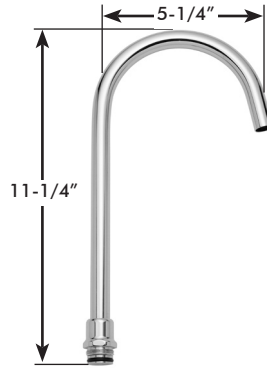

#### GENERAL SPECIFICATION

Polished chrome plated Commander 8" deck fitting with 1/4 turn ceramic cartridges covered by a 25-year warranty. Brass body with rigid shanks. Accommodates installations up to 3/4" thick. 8" deep gooseneck spout, rigid or swivel. Vandal-resistant flow control reduces flow to 2.2 gpm/8.4 lpm. Meets ASME A112.18.1/CSA B125.1 and NSF61.

### SC-5722-REV

Spout -4, rigid or swivel  
 3-3/4" deep gooseneck

Spout -4FC, rigid or swivel  
 3-3/4" deep plain end gooseneck;  
 laminar flow in base of spout

Spout -5, rigid or swivel  
 5-1/4" deep gooseneck

Spout -5FC, rigid or swivel  
 5-1/4" deep plain end gooseneck;  
 laminar flow in base of spout

STANDARD SPOUT FOR  
 DECK MOUNTED  
 KITCHEN SINK FITTINGS

Spout -8, rigid or swivel  
 8" deep gooseneck

Spout -8FC, rigid or swivel  
 8" deep plain end gooseneck;  
 laminar flow in base of spout

Spout -9, rigid or swivel  
 9" deep tubular swing spout

Spout -12, rigid or swivel  
 12" deep tubular swing spout