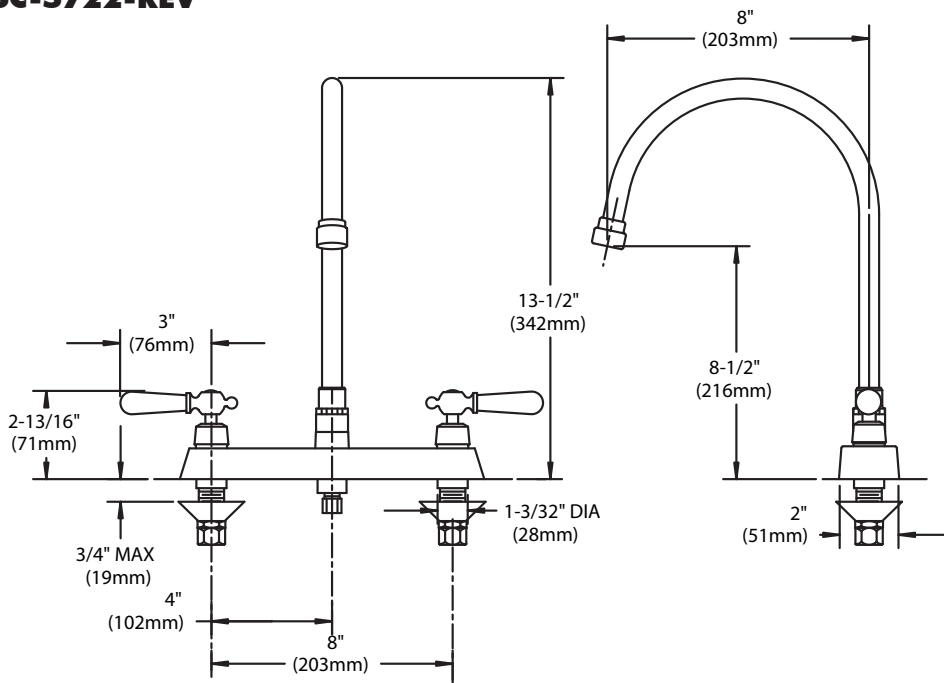

#### GENERAL SPECIFICATION

Polished chrome plated Commander 8" deck fitting with 1/4 turn ceramic cartridges covered by a 25-year warranty. Brass body with rigid shanks. Accommodates installations up to 3/4" thick. 8" deep gooseneck spout, rigid or swivel. Vandal-resistant flow control reduces flow to 2.2 gpm/8.4 lpm. Meets ASME A112.18.1/CSA B125.1 and NSF61.

### SC-5722-REV

Spout -4, rigid or swivel  
 3-3/4" deep gooseneck

Spout -4FC, rigid or swivel  
 3-3/4" deep plain end gooseneck;  
 laminar flow in base of spout

Spout -5, rigid or swivel  
 5-1/4" deep gooseneck

Spout -5FC, rigid or swivel  
 5-1/4" deep plain end gooseneck;  
 laminar flow in base of spout

STANDARD SPOUT FOR  
 DECK MOUNTED  
 KITCHEN SINK FITTINGS

Spout -8, rigid or swivel  
 8" deep gooseneck