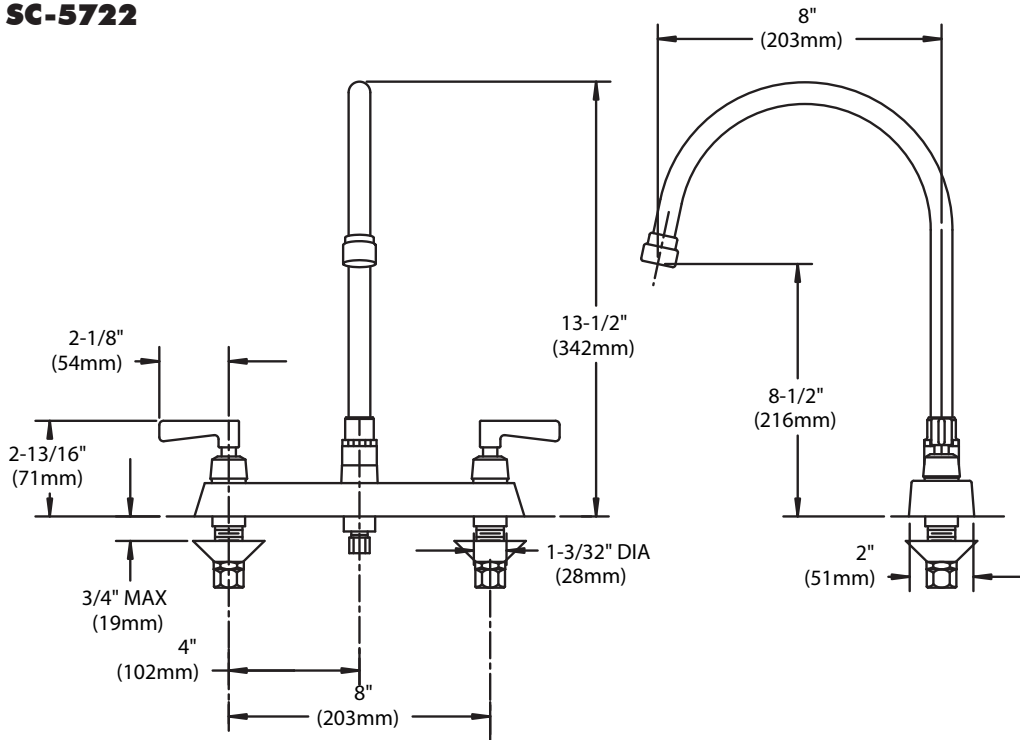

#### GENERAL SPECIFICATION

Polished chrome plated Commander 8" deck fitting with 1/4 turn ceramic cartridges covered by a 25-year warranty. Brass body with rigid shanks. Accommodates installations up to 3/4" thick. 8" deep gooseneck spout, rigid or swivel. Vandal-resistant flow control reduces flow to 2.2 gpm/8.4 lpm. Meets ASME A112.18.1/CSA B125.1 and NSF61.

#### VACUUM BREAKER OPTIONS

SUFFIX	DESCRIPTION
<input type="checkbox"/> ST	Serrated tip
<input type="checkbox"/> SW	Swivel spout

\* See page 213 for optional spout specifications

\*\* The following options are not available with the "CA" option: SO, TWI, VB6, VB8, ST, SW, & TMV.

### SC-5722-REV

Spout -4, rigid or swivel  
 3-3/4" deep gooseneck

Spout -4FC, rigid or swivel  
 3-3/4" deep plain end gooseneck;  
 laminar flow in base of spout

Spout -5, rigid or swivel  
 5-1/4" deep gooseneck

Spout -5FC, rigid or swivel  
 5-1/4" deep plain end gooseneck;  
 laminar flow in base of spout

STANDARD SPOUT FOR  
 DECK MOUNTED  
 KITCHEN SINK FITTINGS

Spout -8, rigid or swivel  
 8" deep gooseneck