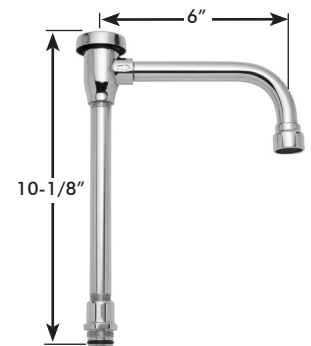

#### GENERAL SPECIFICATION

Polished chrome plated Commander 8" deck fitting with 1/4 turn ceramic cartridges covered by a 25-year warranty. Brass body with rigid shanks. Accommodates installations up to 3/4" thick. 8" deep gooseneck spout, rigid or swivel. Vandal-resistant flow control reduces flow to 2.2 gpm/8.4 lpm. Meets ASME A112.18.1/CSA B125.1 and NSF61.

### SC-5722-REV

Spout -4, rigid or swivel  
 3-3/4" deep gooseneck

Spout -4FC, rigid or swivel  
 3-3/4" deep plain end gooseneck;  
 laminar flow in base of spout

Spout -5, rigid or swivel  
 5-1/4" deep gooseneck

Spout -5FC, rigid or swivel  
 5-1/4" deep plain end gooseneck;  
 laminar flow in base of spout

STANDARD SPOUT FOR  
 DECK MOUNTED  
 KITCHEN SINK FITTINGS

Spout -8, rigid or swivel  
 8" deep gooseneck

Spout -8FC, rigid or swivel  
 8" deep plain end gooseneck;  
 laminar flow in base of spout

Spout -9, rigid or swivel  
 9" deep tubular swing spout

Spout -12, rigid or swivel  
 12" deep tubular swing spout