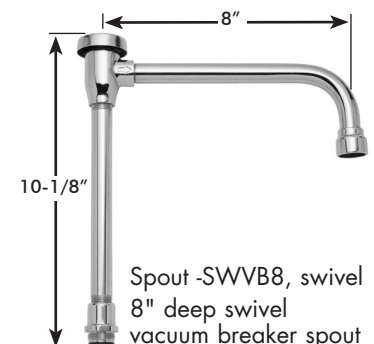

### SC-5722-REV

Spout -4, rigid or swivel  
 3-3/4" deep gooseneck

Spout -4FC, rigid or swivel  
 3-3/4" deep plain end gooseneck;  
 laminar flow in base of spout

Spout -5, rigid or swivel  
 5-1/4" deep gooseneck

Spout -5FC, rigid or swivel  
 5-1/4" deep plain end gooseneck;  
 laminar flow in base of spout

STANDARD SPOUT FOR  
 DECK MOUNTED  
 KITCHEN SINK FITTINGS

Spout -8, rigid or swivel  
 8" deep gooseneck

Spout -8FC, rigid or swivel  
 8" deep plain end gooseneck;  
 laminar flow in base of spout

Spout -9, rigid or swivel  
 9" deep tubular swing spout

Spout -12, rigid or swivel  
 12" deep tubular swing spout

Spout -VB6, rigid  
 6" deep rigid vacuum breaker spout

Spout -VB8, rigid  
 8" deep rigid vacuum  
 breaker spout

Spout -SWVB6, swivel  
 6" deep swivel vacuum  
 breaker spout

Spout -SWVB8, swivel  
 8" deep swivel  
 vacuum breaker spout