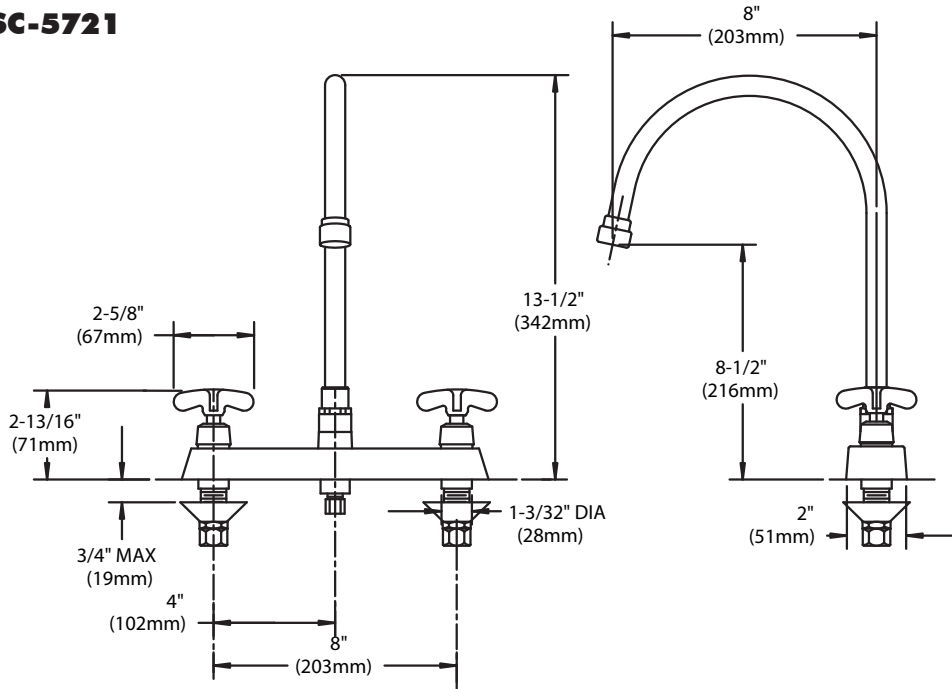

ROUGH-INS

SC-5721