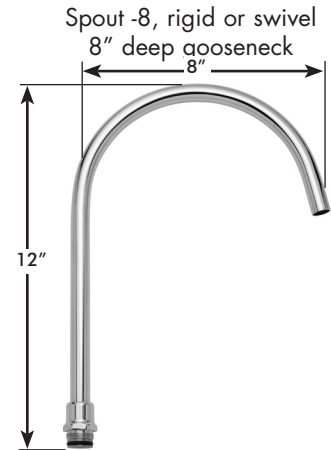

### SC-5721-D75

Spout -4, rigid or swivel  
 3-3/4" deep gooseneck

Spout -4FC, rigid or swivel  
 3-3/4" deep plain end gooseneck;  
 laminar flow in base of spout

Spout -5, rigid or swivel  
 5-1/4" deep gooseneck

Spout -5FC, rigid or swivel  
 5-1/4" deep plain end gooseneck;  
 laminar flow in base of spout

STANDARD SPOUT FOR  
 DECK MOUNTED  
 KITCHEN SINK FITTINGS

Spout -8FC, rigid or swivel  
 8" deep plain end gooseneck;  
 laminar flow in base of spout

Spout -9, rigid or swivel  
 9" deep tubular swing spout

Spout -12, rigid or swivel  
 12" deep tubular swing spout

Spout -VB6, rigid  
 6" deep rigid vacuum breaker spout

Spout -VB8, rigid  
 8" deep rigid vacuum  
 breaker spout