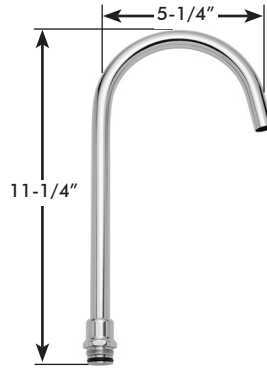

#### GENERAL SPECIFICATION

Polished chrome plated Commander 8" deck fitting with 1/4 turn ceramic cartridges covered by a 25-year warranty. Brass body with rigid shanks. Accommodates installations up to 3/4" thick. 8" deep gooseneck spout, rigid or swivel. Vandal-resistant flow control reduces flow to 2.2 gpm/8.4 lpm. Meets ASME A112.18.1/CSA B125.1 and NSF61.

### SC-5721-D75

Spout -4, rigid or swivel  
 3-3/4" deep gooseneck

Spout -4FC, rigid or swivel  
 3-3/4" deep plain end gooseneck;  
 laminar flow in base of spout

Spout -5, rigid or swivel  
 5-1/4" deep gooseneck

Spout -5FC, rigid or swivel  
 5-1/4" deep plain end gooseneck;  
 laminar flow in base of spout

STANDARD SPOUT FOR  
 DECK MOUNTED  
 KITCHEN SINK FITTINGS

Spout -8FC, rigid or swivel  
 8" deep plain end gooseneck;  
 laminar flow in base of spout

Spout -9, rigid or swivel  
 9" deep tubular swing spout

Spout -12, rigid or swivel  
 12" deep tubular swing spout

Spout -VB6, rigid  
 6" deep rigid vacuum breaker spout

Spout -VB8, rigid  
 8" deep rigid vacuum  
 breaker spout