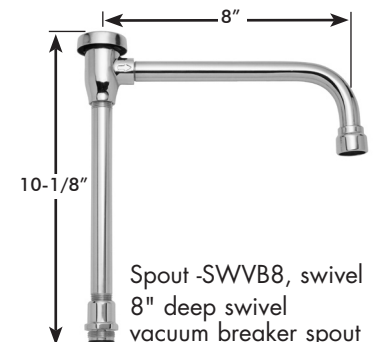

### SC-5721-D75

Spout -4, rigid or swivel  
 3-3/4" deep gooseneck

Spout -4FC, rigid or swivel  
 3-3/4" deep plain end gooseneck;  
 laminar flow in base of spout

Spout -5, rigid or swivel  
 5-1/4" deep gooseneck

Spout -5FC, rigid or swivel  
 5-1/4" deep plain end gooseneck;  
 laminar flow in base of spout

STANDARD SPOUT FOR  
 DECK MOUNTED  
 KITCHEN SINK FITTINGS

Spout -8FC, rigid or swivel  
 8" deep plain end gooseneck;  
 laminar flow in base of spout

Spout -9, rigid or swivel  
 9" deep tubular swing spout

Spout -12, rigid or swivel  
 12" deep tubular swing spout

Spout -VB6, rigid  
 6" deep rigid vacuum breaker spout

Spout -VB8, rigid  
 8" deep rigid vacuum  
 breaker spout

Spout -SWVB6, swivel  
 6" deep swivel vacuum  
 breaker spout

Spout -SWVB8, swivel  
 8" deep swivel  
 vacuum breaker spout