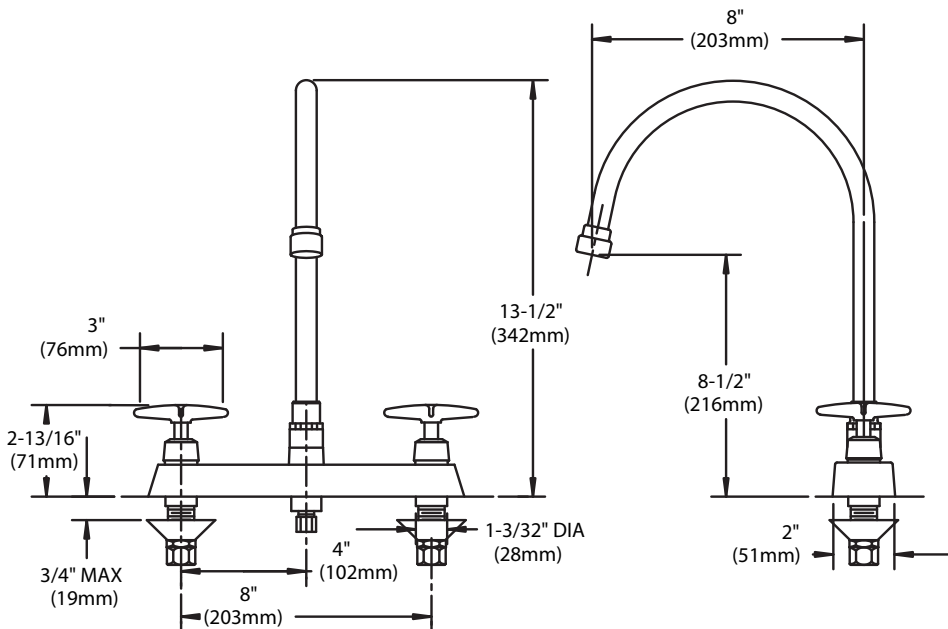

#### GENERAL SPECIFICATION

Polished chrome plated Commander 8" deck fitting with 1/4 turn ceramic cartridges covered by a 25-year warranty. Brass body with rigid shanks. Accommodates installations up to 3/4" thick. 8" deep gooseneck spout, rigid or swivel. Vandal-resistant flow control reduces flow to 2.2 gpm/8.4 lpm. Meets ASME A112.18.1/CSA B125.1 and NSF61.

### SC-5721-D75

Spout -4, rigid or swivel  
 3-3/4" deep gooseneck

Spout -4FC, rigid or swivel  
 3-3/4" deep plain end gooseneck;  
 laminar flow in base of spout

Spout -5, rigid or swivel  
 5-1/4" deep gooseneck

Spout -5FC, rigid or swivel  
 5-1/4" deep plain end gooseneck;  
 laminar flow in base of spout

STANDARD SPOUT FOR  
 DECK MOUNTED  
 KITCHEN SINK FITTINGS

Spout -8FC, rigid or swivel  
 8" deep plain end gooseneck;  
 laminar flow in base of spout