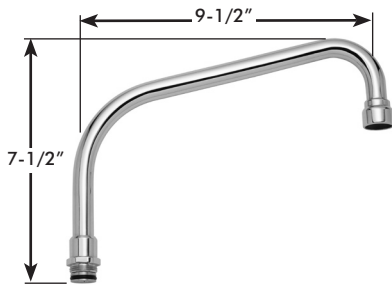

#### GENERAL SPECIFICATION

Polished chrome plated Commander 8" deck fitting with 1/4 turn ceramic cartridges covered by a 25-year warranty. Brass body with rigid shanks. Accommodates installations up to 3/4" thick. 8" deep gooseneck spout, rigid or swivel. Vandal-resistant flow control reduces flow to 2.2 gpm/8.4 lpm. Meets ASME A112.18.1/CSA B125.1 and NSF61.

### SC-5721-D75

Spout -4, rigid or swivel  
 3-3/4" deep gooseneck

Spout -4FC, rigid or swivel  
 3-3/4" deep plain end gooseneck;  
 laminar flow in base of spout

Spout -5, rigid or swivel  
 5-1/4" deep gooseneck

Spout -5FC, rigid or swivel  
 5-1/4" deep plain end gooseneck;  
 laminar flow in base of spout

STANDARD SPOUT FOR  
 DECK MOUNTED  
 KITCHEN SINK FITTINGS

Spout -8FC, rigid or swivel  
 8" deep plain end gooseneck;  
 laminar flow in base of spout

Spout -9, rigid or swivel  
 9" deep tubular swing spout

Spout -12, rigid or swivel  
 12" deep tubular swing spout

Spout -VB6, rigid  
 6" deep rigid vacuum breaker spout

Spout -VB8, rigid  
 8" deep rigid vacuum  
 breaker spout