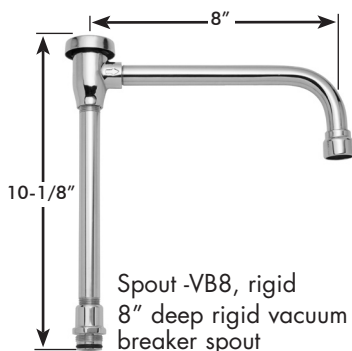

### SC-5721-D75

Spout -4, rigid or swivel  
 3-3/4" deep gooseneck

Spout -4FC, rigid or swivel  
 3-3/4" deep plain end gooseneck;  
 laminar flow in base of spout

Spout -5, rigid or swivel  
 5-1/4" deep gooseneck

Spout -5FC, rigid or swivel  
 5-1/4" deep plain end gooseneck;  
 laminar flow in base of spout

STANDARD SPOUT FOR  
 DECK MOUNTED  
 KITCHEN SINK FITTINGS

Spout -8FC, rigid or swivel  
 8" deep plain end gooseneck;  
 laminar flow in base of spout

Spout -9, rigid or swivel  
 9" deep tubular swing spout

Spout -12, rigid or swivel  
 12" deep tubular swing spout

Spout -VB6, rigid  
 6" deep rigid vacuum breaker spout

Spout -VB8, rigid  
 8" deep rigid vacuum  
 breaker spout