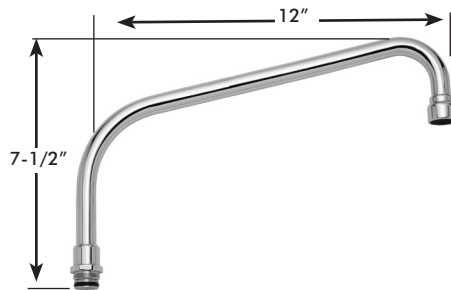

### SC-5721-D75

Spout -4, rigid or swivel  
 3-3/4" deep gooseneck

Spout -4FC, rigid or swivel  
 3-3/4" deep plain end gooseneck;  
 laminar flow in base of spout

Spout -5, rigid or swivel  
 5-1/4" deep gooseneck

Spout -5FC, rigid or swivel  
 5-1/4" deep plain end gooseneck;  
 laminar flow in base of spout

STANDARD SPOUT FOR  
 DECK MOUNTED  
 KITCHEN SINK FITTINGS

Spout -8FC, rigid or swivel  
 8" deep plain end gooseneck;  
 laminar flow in base of spout

Spout -9, rigid or swivel  
 9" deep tubular swing spout

Spout -12, rigid or swivel  
 12" deep tubular swing spout

Spout -VB6, rigid  
 6" deep rigid vacuum breaker spout

Spout -VB8, rigid  
 8" deep rigid vacuum  
 breaker spout