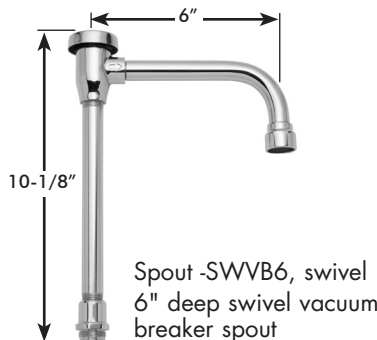

### SC-5721-D75

Spout -4, rigid or swivel  
 3-3/4" deep gooseneck

Spout -4FC, rigid or swivel  
 3-3/4" deep plain end gooseneck;  
 laminar flow in base of spout

Spout -5, rigid or swivel  
 5-1/4" deep gooseneck

Spout -5FC, rigid or swivel  
 5-1/4" deep plain end gooseneck;  
 laminar flow in base of spout

STANDARD SPOUT FOR  
 DECK MOUNTED  
 KITCHEN SINK FITTINGS

Spout -8FC, rigid or swivel  
 8" deep plain end gooseneck;  
 laminar flow in base of spout

Spout -9, rigid or swivel  
 9" deep tubular swing spout

Spout -12, rigid or swivel  
 12" deep tubular swing spout

Spout -VB6, rigid  
 6" deep rigid vacuum breaker spout

Spout -VB8, rigid  
 8" deep rigid vacuum  
 breaker spout

Spout -SWVB6, swivel  
 6" deep swivel vacuum  
 breaker spout

Spout -SWVB8, swivel  
 8" deep swivel  
 vacuum breaker spout