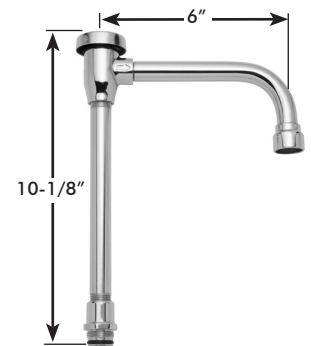

#### GENERAL SPECIFICATION

Polished chrome plated Commander 8" deck fitting with 1/4 turn ceramic cartridges covered by a 25-year warranty. Brass body with rigid shanks. Accommodates installations up to 3/4" thick. 8" deep gooseneck spout, rigid or swivel. Vandal-resistant flow control reduces flow to 2.2 gpm/8.4 lpm. Meets ASME A112.18.1/CSA B125.1 and NSF61.

### SC-5721-D75

Spout -4, rigid or swivel  
 3-3/4" deep gooseneck

Spout -4FC, rigid or swivel  
 3-3/4" deep plain end gooseneck;  
 laminar flow in base of spout

Spout -5, rigid or swivel  
 5-1/4" deep gooseneck

Spout -5FC, rigid or swivel  
 5-1/4" deep plain end gooseneck;  
 laminar flow in base of spout

STANDARD SPOUT FOR  
 DECK MOUNTED  
 KITCHEN SINK FITTINGS

Spout -8FC, rigid or swivel  
 8" deep plain end gooseneck;  
 laminar flow in base of spout

Spout -9, rigid or swivel  
 9" deep tubular swing spout

Spout -12, rigid or swivel  
 12" deep tubular swing spout

Spout -VB6, rigid  
 6" deep rigid vacuum breaker spout

Spout -VB8, rigid  
 8" deep rigid vacuum  
 breaker spout