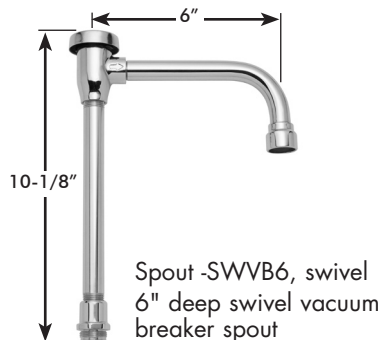

### SC-5721-D75

Spout -4, rigid or swivel  
 3-3/4" deep gooseneck

Spout -4FC, rigid or swivel  
 3-3/4" deep plain end gooseneck;  
 laminar flow in base of spout

Spout -5, rigid or swivel  
 5-1/4" deep gooseneck

Spout -5FC, rigid or swivel  
 5-1/4" deep plain end gooseneck;  
 laminar flow in base of spout

STANDARD SPOUT FOR  
 DECK MOUNTED  
 KITCHEN SINK FITTINGS

Spout -8, rigid or swivel  
 8" deep gooseneck

Spout -8FC, rigid or swivel  
 8" deep plain end gooseneck;  
 laminar flow in base of spout

Spout -9, rigid or swivel  
 9" deep tubular swing spout

Spout -12, rigid or swivel  
 12" deep tubular swing spout

Spout -VB6, rigid  
 6" deep rigid vacuum breaker spout

Spout -VB8, rigid  
 8" deep rigid vacuum  
 breaker spout

Spout -SWVB6, swivel  
 6" deep swivel vacuum  
 breaker spout

Spout -SWVB8, swivel  
 8" deep swivel  
 vacuum breaker spout