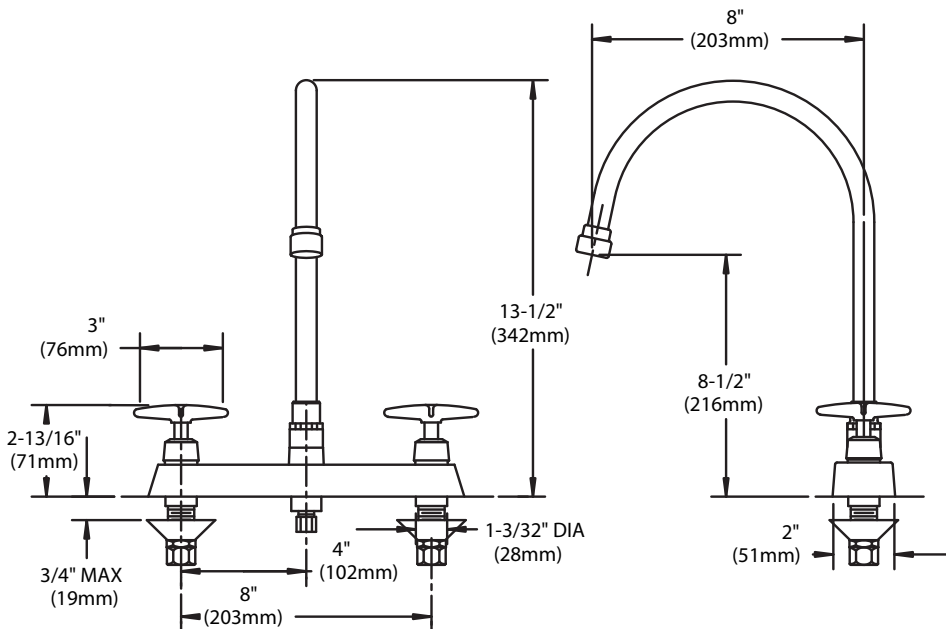

#### GENERAL SPECIFICATION

Polished chrome plated Commander 8" deck fitting with 1/4 turn ceramic cartridges covered by a 25-year warranty. Brass body with rigid shanks. Accommodates installations up to 3/4" thick. 8" deep gooseneck spout, rigid or swivel. Vandal-resistant flow control reduces flow to 2.2 gpm/8.4 lpm. Meets ASME A112.18.1/CSA B125.1 and NSF61.

### SC-5721-D75

Spout -4, rigid or swivel  
 3-3/4" deep gooseneck

Spout -4FC, rigid or swivel  
 3-3/4" deep plain end gooseneck;  
 laminar flow in base of spout

Spout -5, rigid or swivel  
 5-1/4" deep gooseneck

Spout -5FC, rigid or swivel  
 5-1/4" deep plain end gooseneck;  
 laminar flow in base of spout

STANDARD SPOUT FOR  
 DECK MOUNTED  
 KITCHEN SINK FITTINGS

Spout -8, rigid or swivel  
 8" deep gooseneck