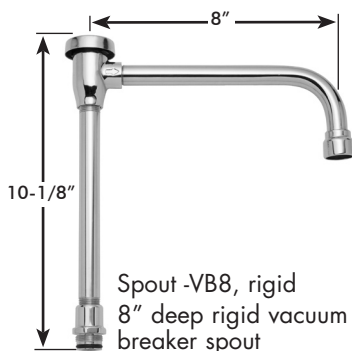

### SC-5721-D75

Spout -4, rigid or swivel  
 3-3/4" deep gooseneck

Spout -4FC, rigid or swivel  
 3-3/4" deep plain end gooseneck;  
 laminar flow in base of spout

Spout -5, rigid or swivel  
 5-1/4" deep gooseneck

Spout -5FC, rigid or swivel  
 5-1/4" deep plain end gooseneck;  
 laminar flow in base of spout

STANDARD SPOUT FOR  
 DECK MOUNTED  
 KITCHEN SINK FITTINGS

Spout -8, rigid or swivel  
 8" deep gooseneck

Spout -8FC, rigid or swivel  
 8" deep plain end gooseneck;  
 laminar flow in base of spout

Spout -9, rigid or swivel  
 9" deep tubular swing spout

Spout -12, rigid or swivel  
 12" deep tubular swing spout

Spout -VB6, rigid  
 6" deep rigid vacuum breaker spout

Spout -VB8, rigid  
 8" deep rigid vacuum  
 breaker spout

Spout -SWVB6, swivel  
 6" deep swivel vacuum  
 breaker spout

Spout -SWVB8, swivel  
 8" deep swivel  
 vacuum breaker spout