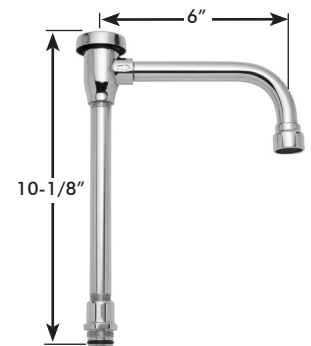

#### GENERAL SPECIFICATION

Polished chrome plated Commander 8" deck fitting with 1/4 turn ceramic cartridges covered by a 25-year warranty. Brass body with rigid shanks. Accommodates installations up to 3/4" thick. 8" deep gooseneck spout, rigid or swivel. Vandal-resistant flow control reduces flow to 2.2 gpm/8.4 lpm. Meets ASME A112.18.1/CSA B125.1 and NSF61.

### SC-5721-D75

Spout -4, rigid or swivel  
 3-3/4" deep gooseneck

Spout -4FC, rigid or swivel  
 3-3/4" deep plain end gooseneck;  
 laminar flow in base of spout

Spout -5, rigid or swivel  
 5-1/4" deep gooseneck

Spout -5FC, rigid or swivel  
 5-1/4" deep plain end gooseneck;  
 laminar flow in base of spout

STANDARD SPOUT FOR  
 DECK MOUNTED  
 KITCHEN SINK FITTINGS

Spout -8, rigid or swivel  
 8" deep gooseneck

Spout -8FC, rigid or swivel  
 8" deep plain end gooseneck;  
 laminar flow in base of spout

Spout -9, rigid or swivel  
 9" deep tubular swing spout

Spout -12, rigid or swivel  
 12" deep tubular swing spout