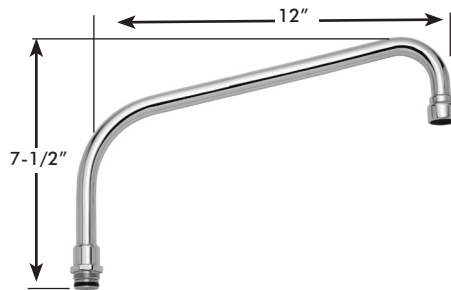

### SC-5721-D75

Spout -4, rigid or swivel  
 3-3/4" deep gooseneck

Spout -4FC, rigid or swivel  
 3-3/4" deep plain end gooseneck;  
 laminar flow in base of spout

Spout -5, rigid or swivel  
 5-1/4" deep gooseneck

Spout -5FC, rigid or swivel  
 5-1/4" deep plain end gooseneck;  
 laminar flow in base of spout

STANDARD SPOUT FOR  
 DECK MOUNTED  
 KITCHEN SINK FITTINGS

Spout -8, rigid or swivel  
 8" deep gooseneck

Spout -8FC, rigid or swivel  
 8" deep plain end gooseneck;  
 laminar flow in base of spout

Spout -9, rigid or swivel  
 9" deep tubular swing spout

Spout -12, rigid or swivel  
 12" deep tubular swing spout