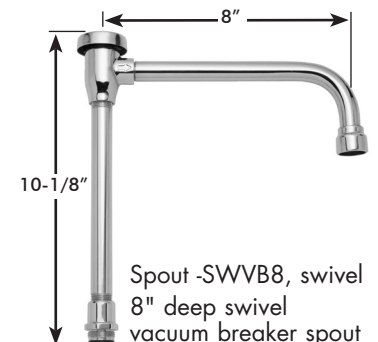

### SC-5721-D75

Spout -4, rigid or swivel  
 3-3/4" deep gooseneck

Spout -4FC, rigid or swivel  
 3-3/4" deep plain end gooseneck;  
 laminar flow in base of spout

Spout -5, rigid or swivel  
 5-1/4" deep gooseneck

Spout -5FC, rigid or swivel  
 5-1/4" deep plain end gooseneck;  
 laminar flow in base of spout

STANDARD SPOUT FOR  
 DECK MOUNTED  
 KITCHEN SINK FITTINGS

Spout -8, rigid or swivel  
 8" deep gooseneck

Spout -8FC, rigid or swivel  
 8" deep plain end gooseneck;  
 laminar flow in base of spout

Spout -9, rigid or swivel  
 9" deep tubular swing spout

Spout -12, rigid or swivel  
 12" deep tubular swing spout

Spout -VB6, rigid  
 6" deep rigid vacuum breaker spout

Spout -VB8, rigid  
 8" deep rigid vacuum  
 breaker spout

Spout -SWVB6, swivel  
 6" deep swivel vacuum  
 breaker spout

Spout -SWVB8, swivel  
 8" deep swivel  
 vacuum breaker spout