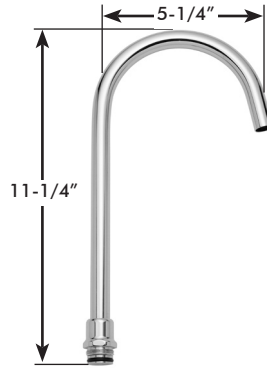

#### GENERAL SPECIFICATION

Polished chrome plated Commander 8" deck fitting with 1/4 turn ceramic cartridges covered by a 25-year warranty. Brass body with rigid shanks. Accommodates installations up to 3/4" thick. 8" deep gooseneck spout, rigid or swivel. Vandal-resistant flow control reduces flow to 2.2 gpm/8.4 lpm. Meets ASME A112.18.1/CSA B125.1 and NSF61.

### SC-5721-D75

Spout -4, rigid or swivel  
 3-3/4" deep gooseneck

Spout -4FC, rigid or swivel  
 3-3/4" deep plain end gooseneck;  
 laminar flow in base of spout

Spout -5, rigid or swivel  
 5-1/4" deep gooseneck

Spout -5FC, rigid or swivel  
 5-1/4" deep plain end gooseneck;  
 laminar flow in base of spout

STANDARD SPOUT FOR  
 DECK MOUNTED  
 KITCHEN SINK FITTINGS

Spout -8, rigid or swivel  
 8" deep gooseneck

Spout -8FC, rigid or swivel  
 8" deep plain end gooseneck;  
 laminar flow in base of spout

Spout -9, rigid or swivel  
 9" deep tubular swing spout

Spout -12, rigid or swivel  
 12" deep tubular swing spout