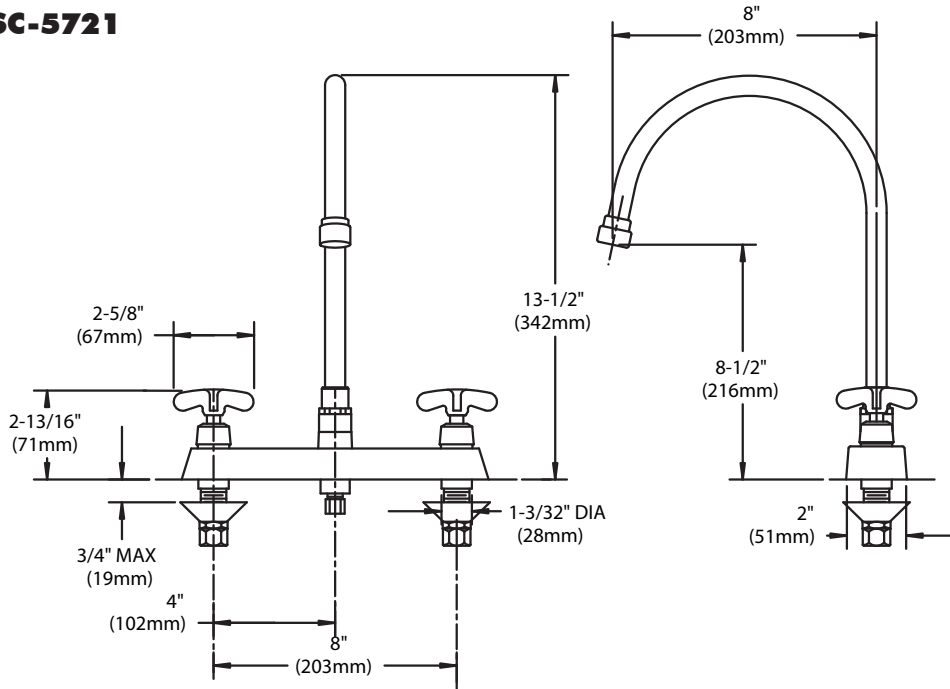

#### GENERAL SPECIFICATION

Polished chrome plated Commander 8" deck fitting with 1/4 turn ceramic cartridges covered by a 25-year warranty. Brass body with rigid shanks. Accommodates installations up to 3/4" thick. 8" deep gooseneck spout, rigid or swivel. Vandal-resistant flow control reduces flow to 2.2 gpm/8.4 lpm. Meets ASME A112.18.1/CSA B125.1 and NSF61.

#### VACUUM BREAKER OPTIONS

SUFFIX	DESCRIPTION
<input type="checkbox"/> ST	Serrated tip
<input type="checkbox"/> SW	Swivel spout

\* See page 213 for optional spout specifications

\*\* The following options are not available with the "CA" option: SO, TWI, VB6, VB8, ST, SW, & TMV.

### SC-5721-D75

Spout -4, rigid or swivel  
 3-3/4" deep gooseneck

Spout -4FC, rigid or swivel  
 3-3/4" deep plain end gooseneck;  
 laminar flow in base of spout

Spout -5, rigid or swivel  
 5-1/4" deep gooseneck

Spout -5FC, rigid or swivel  
 5-1/4" deep plain end gooseneck;  
 laminar flow in base of spout

STANDARD SPOUT FOR  
 DECK MOUNTED  
 KITCHEN SINK FITTINGS

Spout -8, rigid or swivel  
 8" deep gooseneck