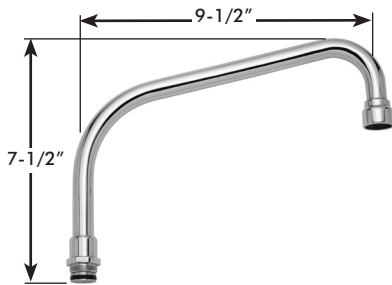

### SC-5721-D75

Spout -4, rigid or swivel  
 3-3/4" deep gooseneck

Spout -4FC, rigid or swivel  
 3-3/4" deep plain end gooseneck;  
 laminar flow in base of spout

Spout -5, rigid or swivel  
 5-1/4" deep gooseneck

Spout -5FC, rigid or swivel  
 5-1/4" deep plain end gooseneck;  
 laminar flow in base of spout

STANDARD SPOUT FOR  
 DECK MOUNTED  
 KITCHEN SINK FITTINGS

Spout -8, rigid or swivel  
 8" deep gooseneck

Spout -8FC, rigid or swivel  
 8" deep plain end gooseneck;  
 laminar flow in base of spout

Spout -9, rigid or swivel  
 9" deep tubular swing spout

Spout -12, rigid or swivel  
 12" deep tubular swing spout