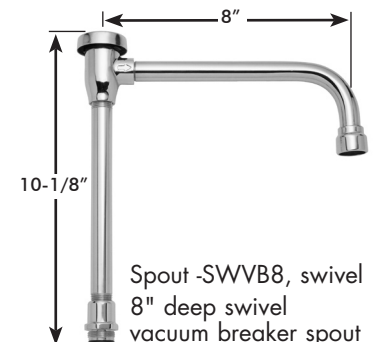

COMMANDER®

Deck Mounted Kitchen Sink Fittings

SC-5721

SC-5721-D75

GENERAL SPECIFICATION

Polished chrome plated Commander 8" deck fitting with 1/4 turn ceramic cartridges covered by a 25-year warranty. Brass body with rigid shanks. Accommodates installations up to 3/4" thick. 8" deep gooseneck spout, rigid or swivel. Vandal-resistant flow control reduces flow to 2.2 gpm/8.4 lpm. Meets ASME A112.18.1/CSA B125.1 and NSF61.

Spout -5, rigid or swivel
 5-1/4" deep gooseneck

Spout -5FC, rigid or swivel
 5-1/4" deep plain end gooseneck;
 laminar flow in base of spout

STANDARD SPOUT FOR
 DECK MOUNTED
 KITCHEN SINK FITTINGS

Spout -8, rigid or swivel
 8" deep gooseneck

Spout -8FC, rigid or swivel
 8" deep plain end gooseneck;
 laminar flow in base of spout

Spout -9, rigid or swivel
 9" deep tubular swing spout

Spout -12, rigid or swivel
 12" deep tubular swing spout

Spout -VB6, rigid
 6" deep rigid vacuum breaker spout

Spout -VB8, rigid
 8" deep rigid vacuum
 breaker spout

Spout -SWVB6, swivel
 6" deep swivel vacuum
 breaker spout

Spout -SWVB8, swivel
 8" deep swivel
 vacuum breaker spout