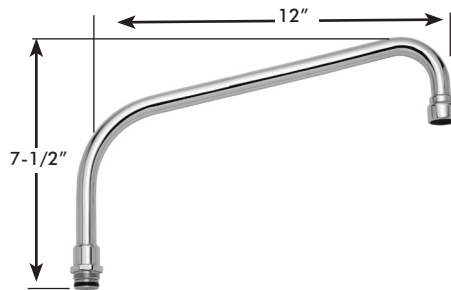

COMMANDER®

Deck Mounted Kitchen Sink Fittings

SC-5721

SC-5721-D75

GENERAL SPECIFICATION

Polished chrome plated Commander 8" deck fitting with 1/4 turn ceramic cartridges covered by a 25-year warranty. Brass body with rigid shanks. Accommodates installations up to 3/4" thick. 8" deep gooseneck spout, rigid or swivel. Vandal-resistant flow control reduces flow to 2.2 gpm/8.4 lpm. Meets ASME A112.18.1/CSA B125.1 and NSF61.

This space for Architect/Engineer approval.

ROUGH-INS

SC-5721

SC-5721-D75

Spout -4, rigid or swivel
 3-3/4" deep gooseneck

Spout -4FC, rigid or swivel
 3-3/4" deep plain end gooseneck;
 laminar flow in base of spout

Spout -5, rigid or swivel
 5-1/4" deep gooseneck

Spout -5FC, rigid or swivel
 5-1/4" deep plain end gooseneck;
 laminar flow in base of spout

STANDARD SPOUT FOR
 DECK MOUNTED
 KITCHEN SINK FITTINGS

Spout -8, rigid or swivel
 8" deep gooseneck

Spout -8FC, rigid or swivel
 8" deep plain end gooseneck;
 laminar flow in base of spout

Spout -9, rigid or swivel
 9" deep tubular swing spout

Spout -12, rigid or swivel
 12" deep tubular swing spout

Spout -VB6, rigid
 6" deep rigid vacuum breaker spout