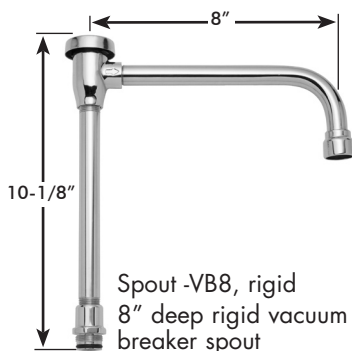

COMMANDER®

Deck Mounted Kitchen Sink Fittings

SC-5721

SC-5721-D75

GENERAL SPECIFICATION

Polished chrome plated Commander 8" deck fitting with 1/4 turn ceramic cartridges covered by a 25-year warranty. Brass body with rigid shanks. Accommodates installations up to 3/4" thick. 8" deep gooseneck spout, rigid or swivel. Vandal-resistant flow control reduces flow to 2.2 gpm/8.4 lpm. Meets ASME A112.18.1/CSA B125.1 and NSF61.

Spout -5, rigid or swivel
 5-1/4" deep gooseneck

Spout -5FC, rigid or swivel
 5-1/4" deep plain end gooseneck;
 laminar flow in base of spout

STANDARD SPOUT FOR
 DECK MOUNTED
 KITCHEN SINK FITTINGS

Spout -8, rigid or swivel
 8" deep gooseneck

Spout -8FC, rigid or swivel
 8" deep plain end gooseneck;
 laminar flow in base of spout

Spout -9, rigid or swivel
 9" deep tubular swing spout

Spout -12, rigid or swivel
 12" deep tubular swing spout

Spout -VB6, rigid
 6" deep rigid vacuum breaker spout

Spout -VB8, rigid
 8" deep rigid vacuum
 breaker spout

Spout -SWVB6, swivel
 6" deep swivel vacuum
 breaker spout

Spout -SWVB8, swivel
 8" deep swivel
 vacuum breaker spout