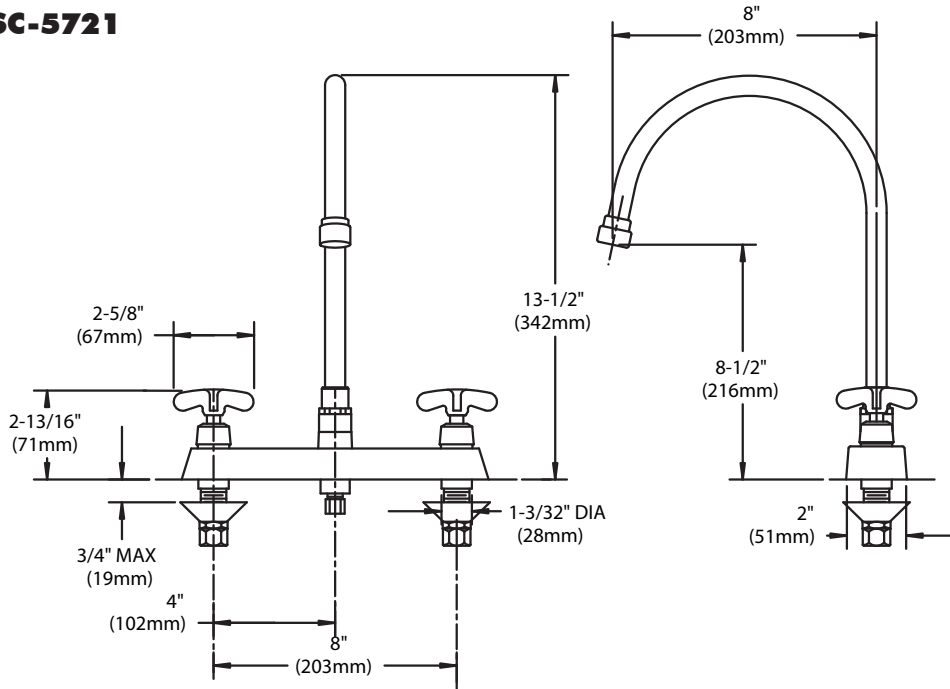

COMMANDER®

Deck Mounted Kitchen Sink Fittings

SC-5721

SC-5721-D75

GENERAL SPECIFICATION

Polished chrome plated Commander 8" deck fitting with 1/4 turn ceramic cartridges covered by a 25-year warranty. Brass body with rigid shanks. Accommodates installations up to 3/4" thick. 8" deep gooseneck spout, rigid or swivel. Vandal-resistant flow control reduces flow to 2.2 gpm/8.4 lpm. Meets ASME A112.18.1/CSA B125.1 and NSF61.

VACUUM BREAKER OPTIONS

SUFFIX	DESCRIPTION
<input type="checkbox"/> ST	Serrated tip
<input type="checkbox"/> SW	Swivel spout

* See page 213 for optional spout specifications

** The following options are not available with the "CA" option: SO, TWI, VB6, VB8, ST, SW, & TMV.

This space for Architect/Engineer approval.

ROUGH-INS

SC-5721

SC-5721-D75

Spout -4, rigid or swivel
 3-3/4" deep gooseneck

Spout -4FC, rigid or swivel
 3-3/4" deep plain end gooseneck;
 laminar flow in base of spout

Spout -5, rigid or swivel
 5-1/4" deep gooseneck

Spout -5FC, rigid or swivel
 5-1/4" deep plain end gooseneck;
 laminar flow in base of spout

STANDARD SPOUT FOR
 DECK MOUNTED
 KITCHEN SINK FITTINGS

Spout -8, rigid or swivel
 8" deep gooseneck