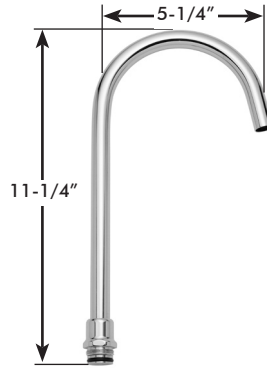

COMMANDER®

Deck Mounted Kitchen Sink Fittings

SC-5721

SC-5721-D75

GENERAL SPECIFICATION

Polished chrome plated Commander 8" deck fitting with 1/4 turn ceramic cartridges covered by a 25-year warranty. Brass body with rigid shanks. Accommodates installations up to 3/4" thick. 8" deep gooseneck spout, rigid or swivel. Vandal-resistant flow control reduces flow to 2.2 gpm/8.4 lpm. Meets ASME A112.18.1/CSA B125.1 and NSF61.

This space for Architect/Engineer approval.

ROUGH-INS

SC-5721

SC-5721-D75

Spout -4, rigid or swivel
 3-3/4" deep gooseneck

Spout -4FC, rigid or swivel
 3-3/4" deep plain end gooseneck;
 laminar flow in base of spout

Spout -5, rigid or swivel
 5-1/4" deep gooseneck

Spout -5FC, rigid or swivel
 5-1/4" deep plain end gooseneck;
 laminar flow in base of spout

STANDARD SPOUT FOR
 DECK MOUNTED
 KITCHEN SINK FITTINGS

Spout -8, rigid or swivel
 8" deep gooseneck

Spout -8FC, rigid or swivel
 8" deep plain end gooseneck;
 laminar flow in base of spout

Spout -9, rigid or swivel
 9" deep tubular swing spout

Spout -12, rigid or swivel
 12" deep tubular swing spout

Spout -VB6, rigid
 6" deep rigid vacuum breaker spout