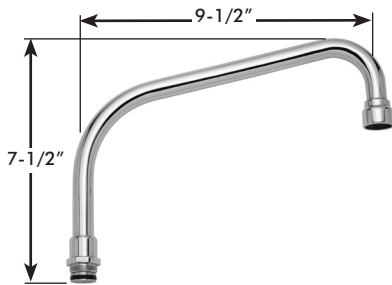

COMMANDER®

Deck Mounted Kitchen Sink Fittings

SC-5721

SC-5721-D75

GENERAL SPECIFICATION

Polished chrome plated Commander 8" deck fitting with 1/4 turn ceramic cartridges covered by a 25-year warranty. Brass body with rigid shanks. Accommodates installations up to 3/4" thick. 8" deep gooseneck spout, rigid or swivel. Vandal-resistant flow control reduces flow to 2.2 gpm/8.4 lpm. Meets ASME A112.18.1/CSA B125.1 and NSF61.

This space for Architect/Engineer approval.

ROUGH-INS

SC-5721

SC-5721-D75

Spout -4, rigid or swivel
 3-3/4" deep gooseneck

Spout -4FC, rigid or swivel
 3-3/4" deep plain end gooseneck;
 laminar flow in base of spout

Spout -5, rigid or swivel
 5-1/4" deep gooseneck

Spout -5FC, rigid or swivel
 5-1/4" deep plain end gooseneck;
 laminar flow in base of spout

STANDARD SPOUT FOR
 DECK MOUNTED
 KITCHEN SINK FITTINGS

Spout -8, rigid or swivel
 8" deep gooseneck

Spout -8FC, rigid or swivel
 8" deep plain end gooseneck;
 laminar flow in base of spout

Spout -9, rigid or swivel
 9" deep tubular swing spout

Spout -12, rigid or swivel
 12" deep tubular swing spout

Spout -VB6, rigid
 6" deep rigid vacuum breaker spout