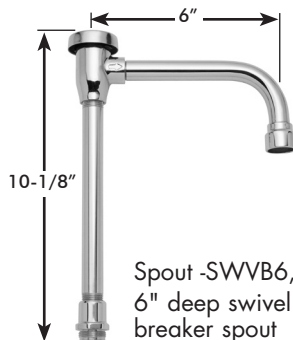

COMMANDER®

Deck Mounted Kitchen Sink Fittings

SC-5721

SC-5721-D75

GENERAL SPECIFICATION

Polished chrome plated Commander 8" deck fitting with 1/4 turn ceramic cartridges covered by a 25-year warranty. Brass body with rigid shanks. Accommodates installations up to 3/4" thick. 8" deep gooseneck spout, rigid or swivel. Vandal-resistant flow control reduces flow to 2.2 gpm/8.4 lpm. Meets ASME A112.18.1/CSA B125.1 and NSF61.

Spout -5, rigid or swivel
 5-1/4" deep gooseneck

Spout -5FC, rigid or swivel
 5-1/4" deep plain end gooseneck;
 laminar flow in base of spout

STANDARD SPOUT FOR
 DECK MOUNTED
 KITCHEN SINK FITTINGS

Spout -8, rigid or swivel
 8" deep gooseneck

Spout -8FC, rigid or swivel
 8" deep plain end gooseneck;
 laminar flow in base of spout

Spout -9, rigid or swivel
 9" deep tubular swing spout

Spout -12, rigid or swivel
 12" deep tubular swing spout

Spout -VB6, rigid
 6" deep rigid vacuum breaker spout

Spout -VB8, rigid
 8" deep rigid vacuum
 breaker spout

Spout -SWVB6, swivel
 6" deep swivel vacuum
 breaker spout

Spout -SWVB8, swivel
 8" deep swivel
 vacuum breaker spout