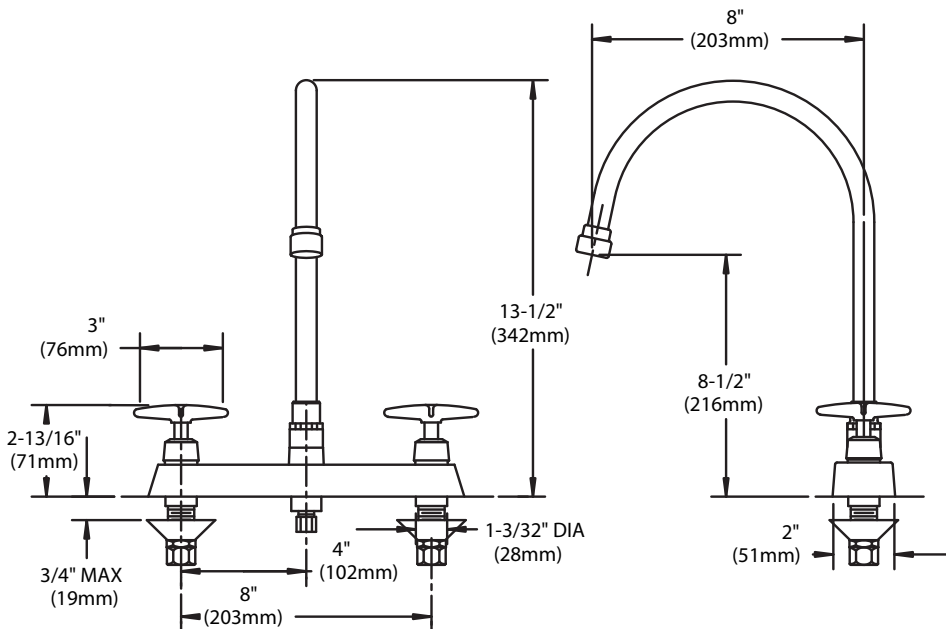

COMMANDER®

Deck Mounted Kitchen Sink Fittings

SC-5721

SC-5721-D75

GENERAL SPECIFICATION

Polished chrome plated Commander 8" deck fitting with 1/4 turn ceramic cartridges covered by a 25-year warranty. Brass body with rigid shanks. Accommodates installations up to 3/4" thick. 8" deep gooseneck spout, rigid or swivel. Vandal-resistant flow control reduces flow to 2.2 gpm/8.4 lpm. Meets ASME A112.18.1/CSA B125.1 and NSF61.

This space for Architect/Engineer approval.

ROUGH-INS

SC-5721

SC-5721-D75

Spout -4, rigid or swivel
 3-3/4" deep gooseneck

Spout -4FC, rigid or swivel
 3-3/4" deep plain end gooseneck;
 laminar flow in base of spout

Spout -5, rigid or swivel
 5-1/4" deep gooseneck

Spout -5FC, rigid or swivel
 5-1/4" deep plain end gooseneck;
 laminar flow in base of spout

STANDARD SPOUT FOR
 DECK MOUNTED
 KITCHEN SINK FITTINGS

Spout -8, rigid or swivel
 8" deep gooseneck

Spout -8FC, rigid or swivel
 8" deep plain end gooseneck;
 laminar flow in base of spout

Spout -9, rigid or swivel
 9" deep tubular swing spout

Spout -12, rigid or swivel
 12" deep tubular swing spout

Spout -VB6, rigid
 6" deep rigid vacuum breaker spout