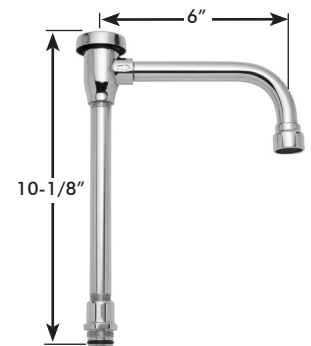

COMMANDER®

Deck Mounted Kitchen Sink Fittings

SC-5721

SC-5721-D75

GENERAL SPECIFICATION

Polished chrome plated Commander 8" deck fitting with 1/4 turn ceramic cartridges covered by a 25-year warranty. Brass body with rigid shanks. Accommodates installations up to 3/4" thick. 8" deep gooseneck spout, rigid or swivel. Vandal-resistant flow control reduces flow to 2.2 gpm/8.4 lpm. Meets ASME A112.18.1/CSA B125.1 and NSF61.

Spout -5, rigid or swivel
 5-1/4" deep gooseneck

Spout -5FC, rigid or swivel
 5-1/4" deep plain end gooseneck;
 laminar flow in base of spout

STANDARD SPOUT FOR
 DECK MOUNTED
 KITCHEN SINK FITTINGS

Spout -8, rigid or swivel
 8" deep gooseneck

Spout -8FC, rigid or swivel
 8" deep plain end gooseneck;
 laminar flow in base of spout

Spout -9, rigid or swivel
 9" deep tubular swing spout

Spout -12, rigid or swivel
 12" deep tubular swing spout

Spout -VB6, rigid
 6" deep rigid vacuum breaker spout