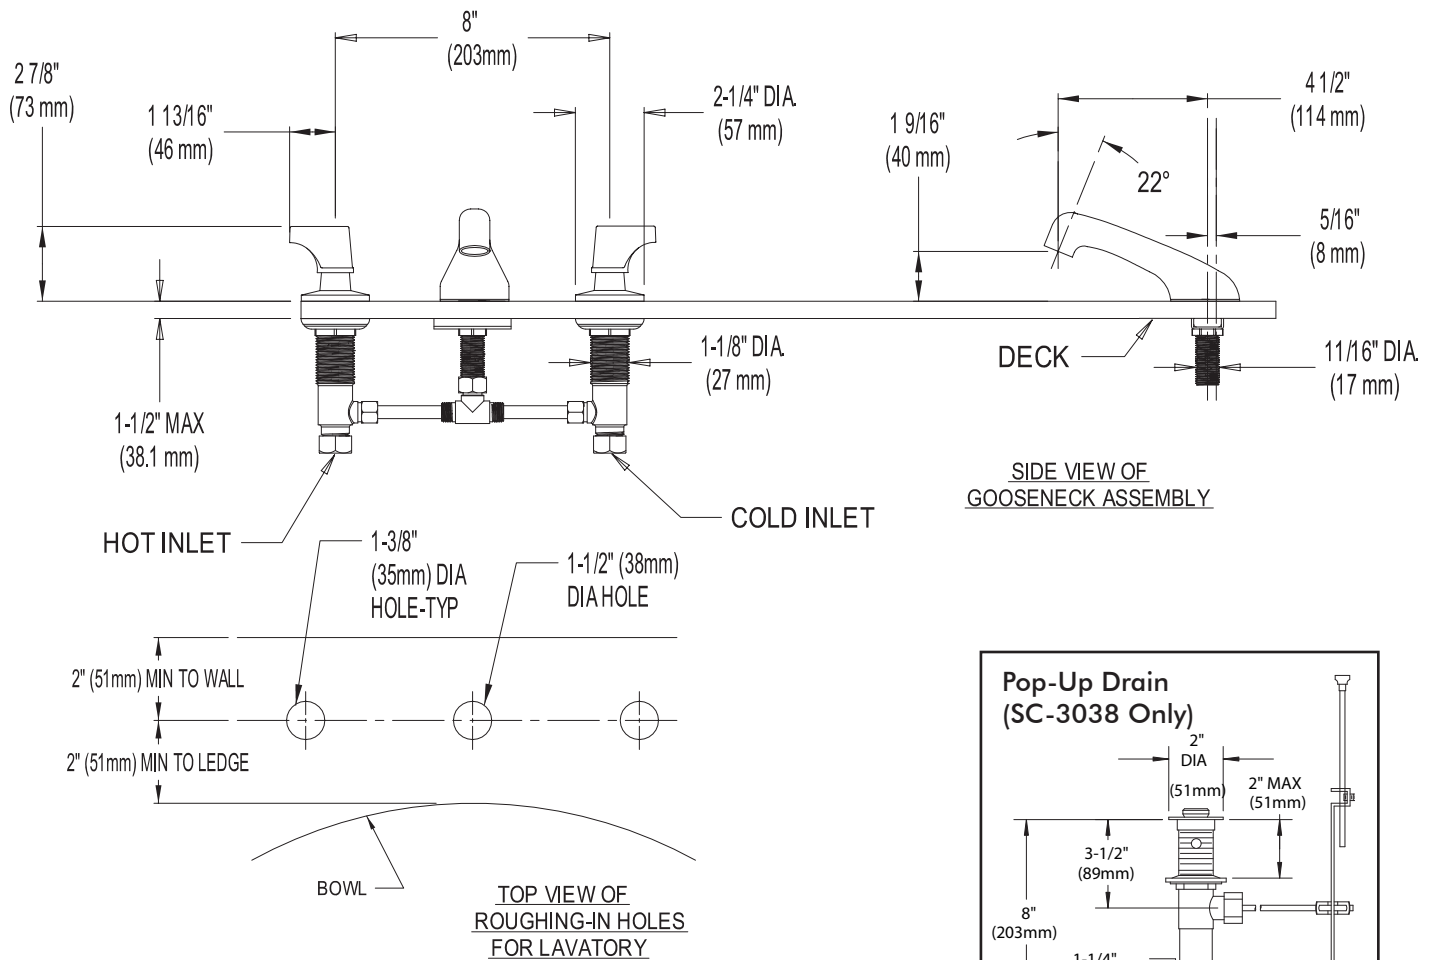

COMMANDER®

Widespread Lavatory Combinations

SC-3048-LD

GENERAL SPECIFICATION

Polished chrome plated Commander widespread gooseneck lavatory faucet with 1/4 turn ceramic cartridges covered by a 25-year warranty. Adjustable centers from 6" to 12". Accommodates installations up to 2" thick. Widespread faucet with 4-3/4" deep lavatory spout. Vandal-resistant water conserving flow control reduces flow to 2.2 gpm/8.4 lpm. Meets ASME A112.18.1/CSA B125.1 and NSF61.

Wing Handle Models

Vandal-resistant wing handle with color-coded indexes.

- SC-3038** Solid brass 1-1/4" pop-up drain
- SC-3048** Strainer drain
- SC-3048-LD** No drain assembly

OPTIONS

SUFFIX	DESCRIPTION
<input type="checkbox"/> BO	0.5 gpm flow control, vandal-resistant
<input type="checkbox"/> CA**	Low lead for CA AB1953 compliance
<input type="checkbox"/> GB	1.5 gpm flow control, vandal-resistant
<input type="checkbox"/> CWO	Cold water only (only available with FH option)
<input type="checkbox"/> LD	Less drain assembly (SC-3038 only)
<input type="checkbox"/> LF	2.2 gpm laminar flow control outlet
<input type="checkbox"/> MI	Metal index for handles
<input type="checkbox"/> SCF	Satin chrome finish

** The following options are not available with the "CA" option:
 HS (Hose & Spray), SO, TWI, VB6, VB8, ST, SW, & TMV.

This space for Architect/Engineer approval.

ROUGH-INS

SC-3048-LD

NOTE: All dimensions are in inches (millimeters) unless otherwise specified and are subject to change without notice. Lavatory inlets are sized for either coupling or sweat connections.