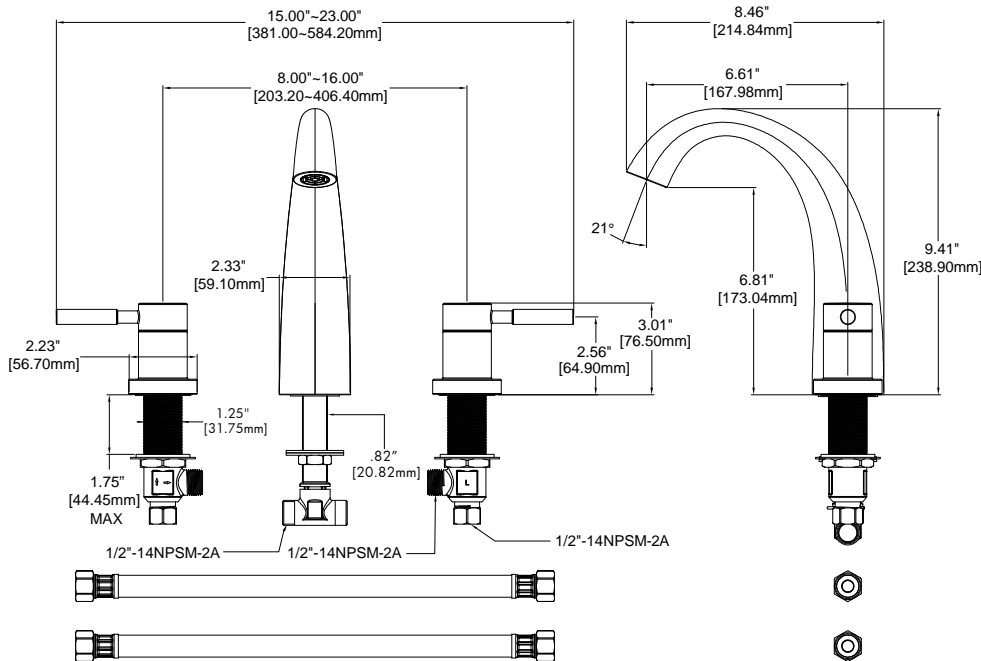

NOTE: 1. All dimensions are in inches (millimeters) unless otherwise specified and are subject to change without notice.

THIS SPACE FOR ARCHITECT/ENGINEER APPROVAL.

SPEAKMAN®

400 ANCHOR MILL ROAD | NEW CASTLE, DE 19720
P: 800-537-2107 | F: 800-977-2747
WWW.SPEAKMANCOMPANY.COM

REVISION DATE: SEPT. 2011