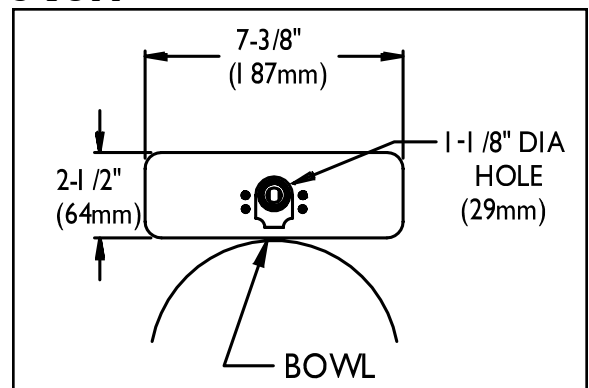

## ROUGH-INS

**S-9300**  
**S-9301**

**S-9310**  
**S-9311**

**S-9320**  
**S-9321**

NOTE: Unless otherwise specified, all inlets and outlets are 1/2" NPTF. Unless otherwise specified, all dimensions are in inches and are subject to change.