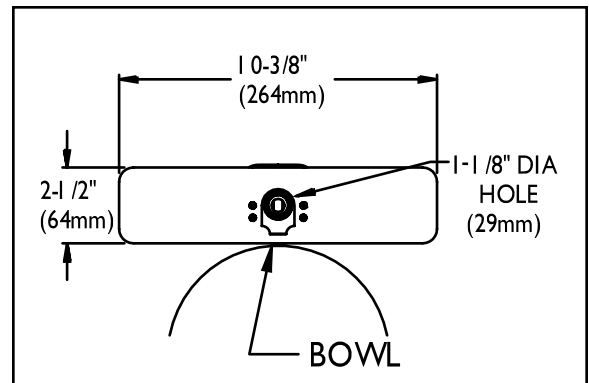

## ROUGH-INS

**S-9300**  
**S-9301**

**S-9310**  
**S-9311**

**S-9320**  
**S-9321**

NOTE: Unless otherwise specified, all inlets and outlets are 1/2" NPTF. Unless otherwise specified, all dimensions are in inches and are subject to change.