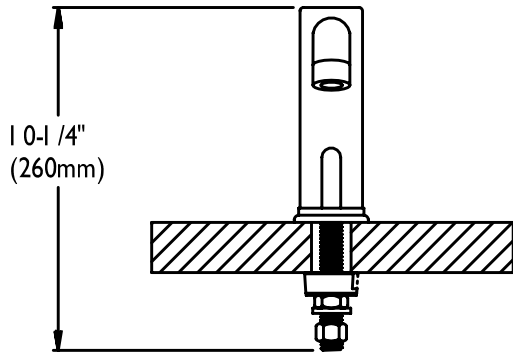

**S-9321**

Gooseneck faucet with 8" deck plate, under counter mechanical mixer with built-in backflow check valves.

## ROUGH-INS

**S-9300**  
**S-9301**

**S-9310**  
**S-9311**

**S-9320**  
**S-9321**

NOTE: Unless otherwise specified, all inlets and outlets are 1/2" NPTF. Unless otherwise specified, all dimensions are in inches and are subject to change.