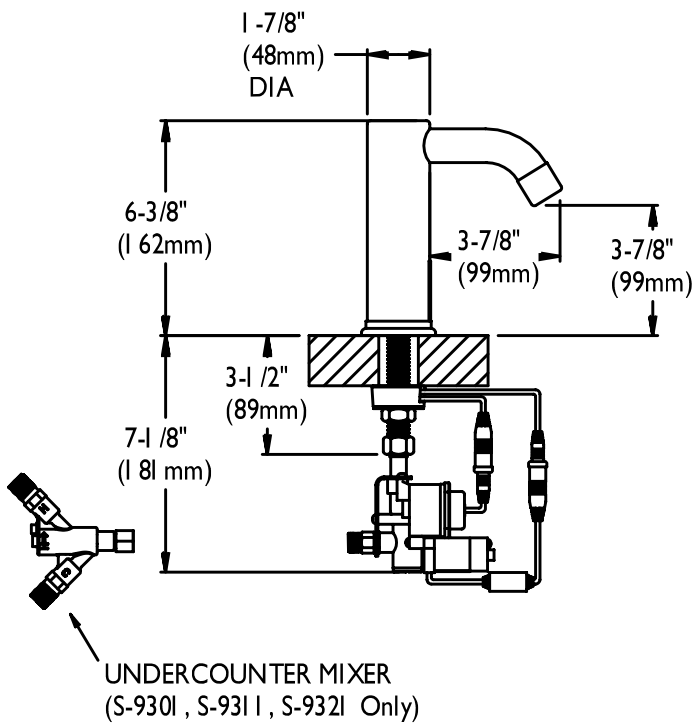

## ROUGH-INS

**S-9300**  
**S-9301**

**S-9310**  
**S-9311**

**S-9320**  
**S-9321**

NOTE: Unless otherwise specified, all inlets and outlets are 1/2" NPTF. Unless otherwise specified, all dimensions are in inches and are subject to change.