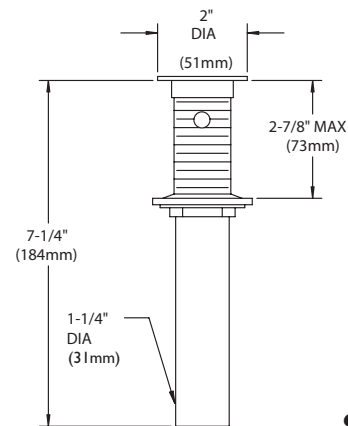

DRAINS

S-3357

Lavatory Drain

GENERAL SPECIFICATION

Chrome plated lavatory drain. Brass O.D. tailpiece.

❑ **S-3357**

Chrome plated brass pop-up drain. Chrome plated brass cap and rubber seal. Vandal-resistant lift plug.

❑ **S-3440**

Chrome plated strainer drain. Flat chrome plated brass strainer plate.

S-3440

S-3357

S-3440

NOTE:
 1. ALL DIMENSIONS ARE IN INCHES (MILLIMETERS) UNLESS OTHERWISE SPECIFIED AND ARE SUBJECT TO CHANGE WITHOUT NOTICE.