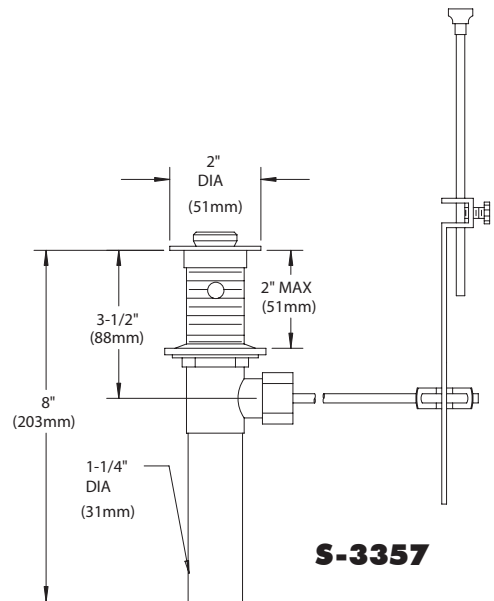

DRAINS

S-3357

Lavatory Drain

GENERAL SPECIFICATION

Chrome plated lavatory drain. Brass O.D. tailpiece.

❑ **S-3357**

Chrome plated brass pop-up drain. Chrome plated brass cap and rubber seal. Vandal-resistant lift plug.

❑ **S-3440**

Chrome plated strainer drain. Flat chrome plated brass strainer plate.

S-3440

S-3357

S-3440

NOTE:
 1. ALL DIMENSIONS ARE IN INCHES (MILLIMETERS) UNLESS OTHERWISE SPECIFIED AND ARE SUBJECT TO CHANGE WITHOUT NOTICE.