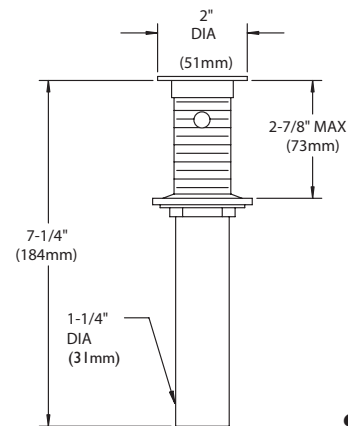

DRAINS

S-3357

Lavatory Drain

GENERAL SPECIFICATION

Chrome plated lavatory drain. Brass O.D. tailpiece.

□ S-3357

Chrome plated brass pop-up drain. Chrome plated brass cap and rubber seal. Vandal-resistant lift plug.

□ S-3440

Chrome plated strainer drain. Flat chrome plated brass strainer plate.

S-3440

S-3357

S-3440

NOTE:

1. ALL DIMENSIONS ARE IN INCHES (MILLIMETERS) UNLESS OTHERWISE SPECIFIED AND ARE SUBJECT TO CHANGE WITHOUT NOTICE.