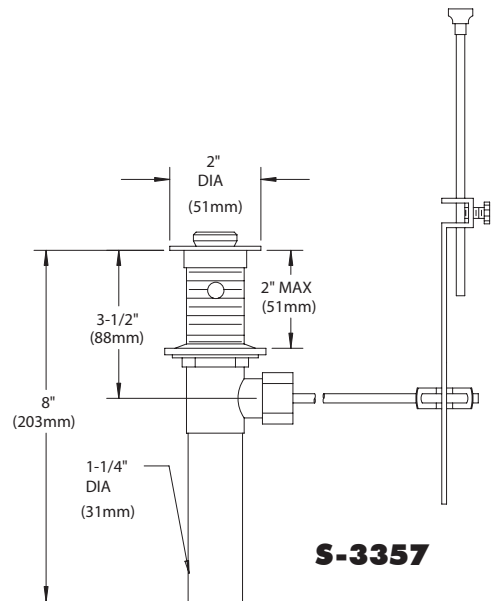

DRAINS

S-3357

Lavatory Drain

GENERAL SPECIFICATION

Chrome plated lavatory drain. Brass O.D. tailpiece.

□ S-3357

Chrome plated brass pop-up drain. Chrome plated brass cap and rubber seal. Vandal-resistant lift plug.

□ S-3440

Chrome plated strainer drain. Flat chrome plated brass strainer plate.

S-3440

S-3357

S-3440

NOTE:

1. ALL DIMENSIONS ARE IN INCHES (MILLIMETERS) UNLESS OTHERWISE SPECIFIED AND ARE SUBJECT TO CHANGE WITHOUT NOTICE.